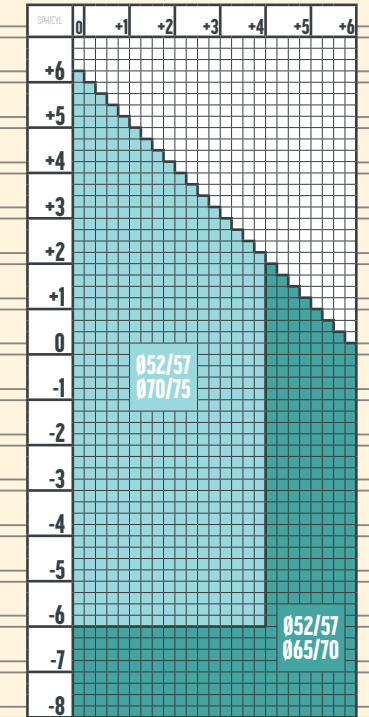

1.5 BIFOCAL FT28 TRANSITIONS DRIVWEAR

Adiție 1.00 - 3.00

Colorare	NU	NU	NU	NU	NU
Tratamente disponibile	ARUS BLUE / ARUS / ULTRA BLUE / ULTRA / HYDRO+ / HMC / HC	ARUS BLUE / ARUS / ULTRA BLUE / ULTRA / HYDRO+ / HMC / HC	ARUS BLUE / ARUS / ULTRA BLUE / ULTRA / HYDRO+ / HMC / HC	ARUS BLUE / ARUS / ULTRA BLUE / ULTRA / HYDRO+ / HMC / HC	ARUS / ULTRA / HYDRO+ / HMC / HC
Tratamente adiționale	MIRROR	MIRROR	MIRROR / PURE	MIRROR / PURE	PURE