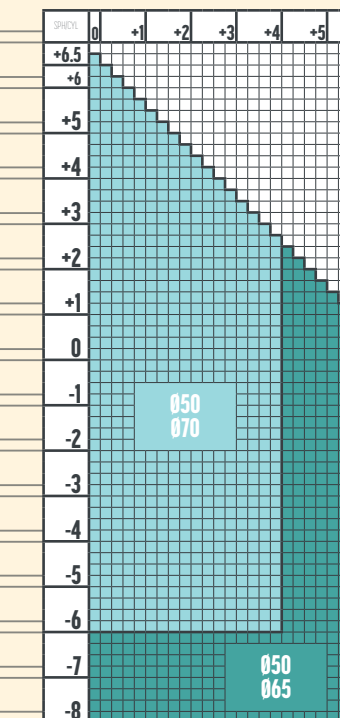

1.5 BIFOCAL DIGITAL 2.0 TRANSITIONS DRIVEWEAR

ADIȚIE 0.50 - 4.00 / 0.25