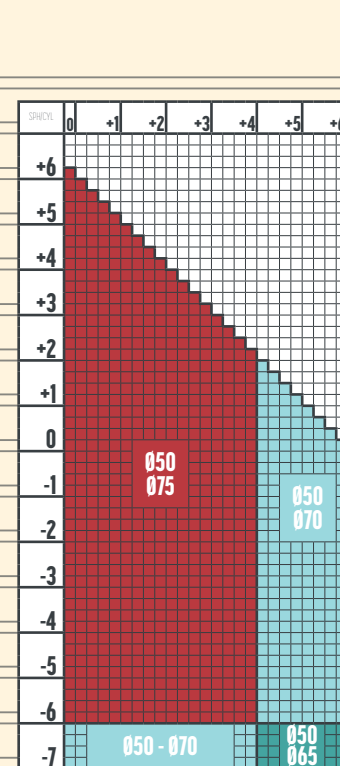

1.53 SINGLE VISION  
NUPOLAR

CULORI NUPOLAR

GRI 3 MARO

1.53 SINGLE VISION STEADY 2.0  
NUPOLAR

CULORI NUPOLAR

GRI 3 MARO

1.5 SINGLE VISION STEADY 2.0  
1.5 SINGLE VISION  
NUPOLAR

CULORI NUPOLAR