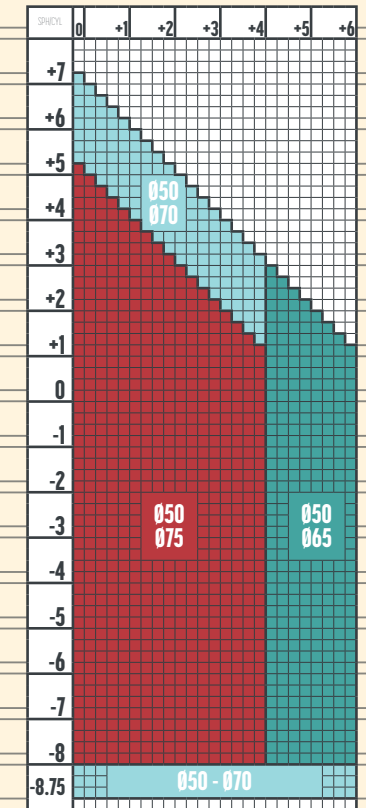

**1.59 SINGLE VISION STEADY 2.0  
1.59 AS SINGLE VISION  
1.59 SINGLE VISION**

**1.56 AS SINGLE VISION  
1.56 SINGLE VISION**

**1.56 SINGLE VISION STEADY 2.0**

**1.53 SINGLE VISION STEADY 2.0  
1.53 AS SINGLE VISION  
1.53 SINGLE VISION**