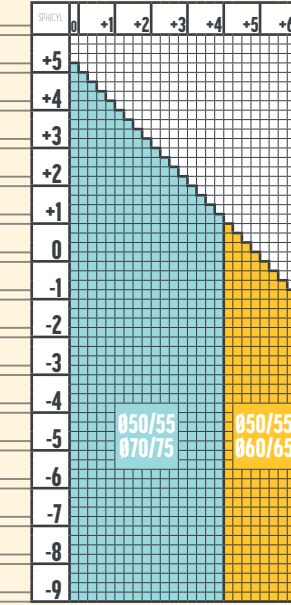

1.53 INNOVATOR STEADY 2.0
1.53 INNOVATOR START 2.0
TRANSITIONS

CULORI TRANSITIONS

ADIȚIE 0.50 - 4.00 / 0.25