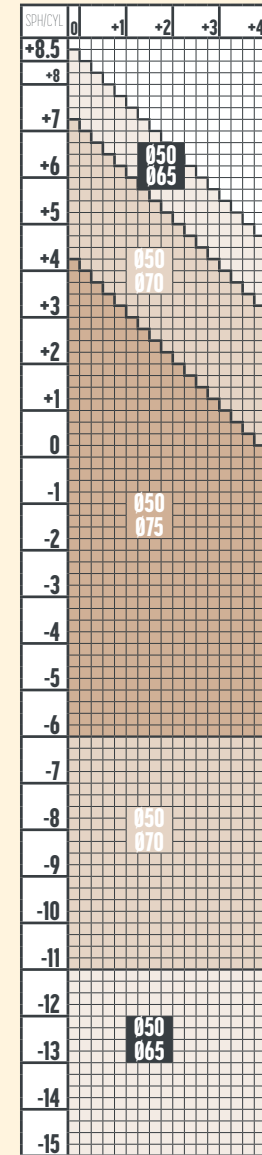

Dioptrii care se pot colora,  
conform diametrelor.

1.74 SINGLE VISION STEADY 2.0

1.67 AS SINGLE VISION  
1.67 SINGLE VISION

1.67 SINGLE VISION STEADY 2.0

1.67 AS SINGLE VISION  
1.67 SINGLE VISION  
UVAIIBlue