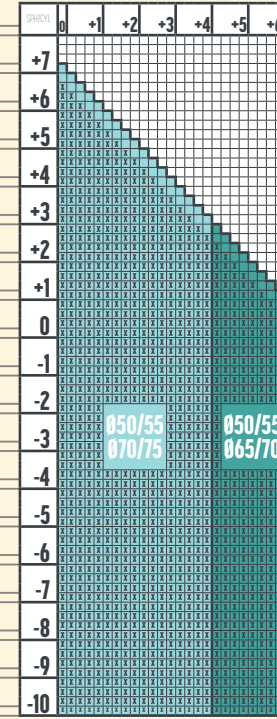

1.6 INNOVATOR STEADY 2.0
1.6 INNOVATOR START 2.0
TRANSITIONS

CULORI TRANSITIONS

ADIȚIE 0.50 - 4.00 / 0.25