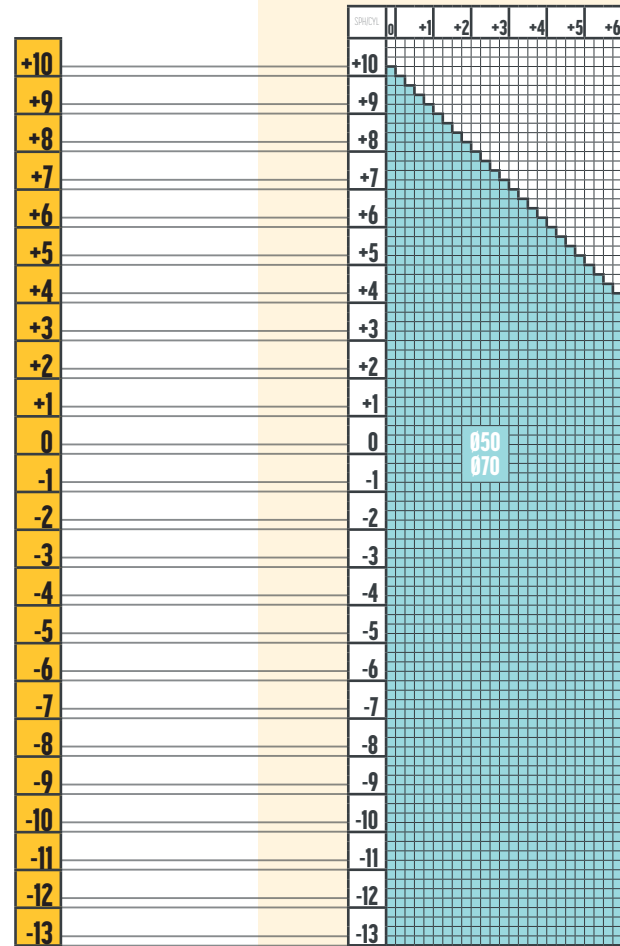

**1.67 SINGLE VISION STEADY 2.0  
1.67 SINGLE VISION  
PHOTO**

**CULORI PHOTO**

**1.6 SINGLE VISION STEADY 2.0  
1.6 SINGLE VISION  
PHOTO**

**CULORI PHOTO**

**1.56 SINGLE VISION STEADY 2.0  
1.56 SINGLE VISION  
PHOTO**