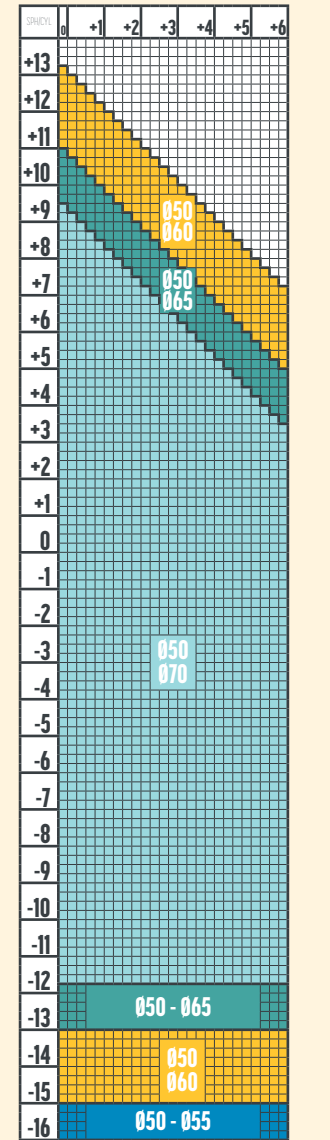

1.67 SINGLE VISION STEADY 2.0
UVAIIBlue

Colorare	NU	DA	NU	DA	DA	DA	DA
Tratamente disponibile	ARUS BLUE / ARUS / ULTRA BLUE / ULTRA / HYDRO+ / HMC	ARUS BLUE / ARUS / ULTRA BLUE / ULTRA / HYDRO+ / HMC	ARUS BLUE / ARUS / ULTRA BLUE / ULTRA / HYDRO+ / HMC	ARUS BLUE / ARUS / ULTRA BLUE / ULTRA / HYDRO+ / HMC	ARUS BLUE / ARUS / ULTRA BLUE / ULTRA / HYDRO+ / HMC	ARUS BLUE / ARUS / ULTRA BLUE / ULTRA / HYDRO+ / HMC	ARUS BLUE / ARUS / ULTRA BLUE / ULTRA / HYDRO+ / HMC
Tratamente aditionale	-	COLOR / MIRROR solid/gradient max. 85%	-	COLOR / MIRROR solid/gradient max. 85%	COLOR / MIRROR solid/gradient max. 85%	COLOR / MIRROR solid/gradient max. 85%	COLOR / MIRROR solid/gradient max. 85%