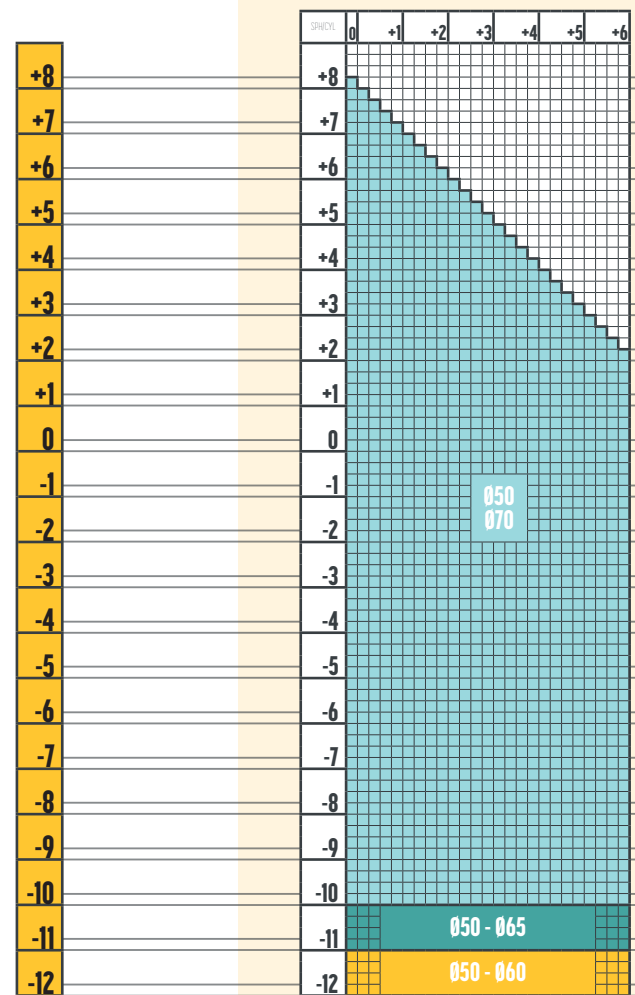

1.67 SINGLE VISION STEADY 2.0
1.67 AS SINGLE VISION
1.67 SINGLE VISION
NUPOLAR

VERDE G15 GRI 3 MARO