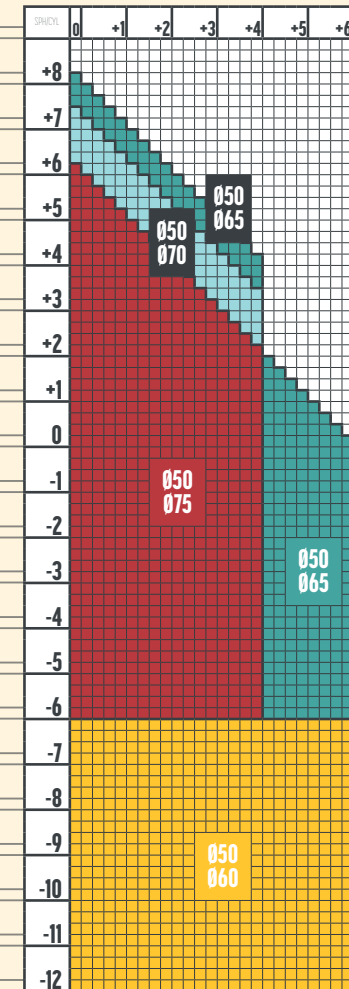

1.5 SINGLE VISION STEADY 2.0 Ø85
1.5 SINGLE VISION Ø85

1.5 AS SINGLE VISION LENTI