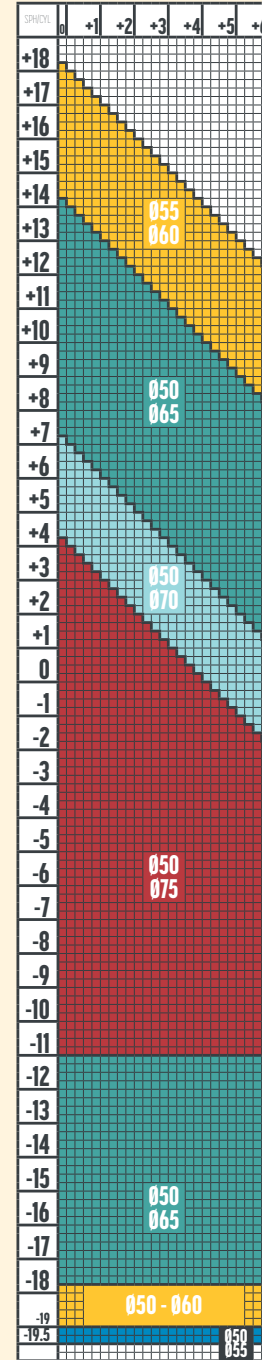

SINGLE VISION STEADY 2.0, SINGLE VISION - LENTILE TRANSPARENTE - INDICE 1.74 AS / 1.74 / 1.67 AS / 1.67

1.74 AS SINGLE VISION
1.74 SINGLE VISION