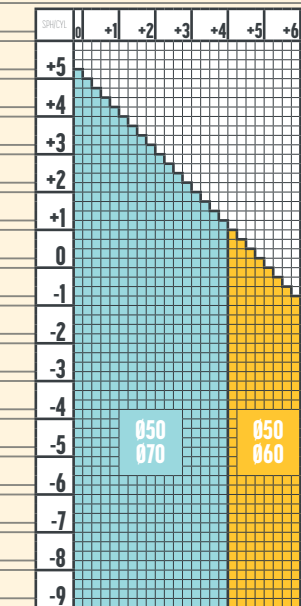

**1.53 FACILE 2.0
TRANSITIONS XTRACTIVE**

CULORI TRANSITIONS XTRACTIVE

ADIȚIE 0.50, 0.75, 1.00, 1.25

NU

ARUS BLUE / ARUS / ULTRA BLUE /
ULTRA / HYDRO+ / HMC / HC

MIRROR