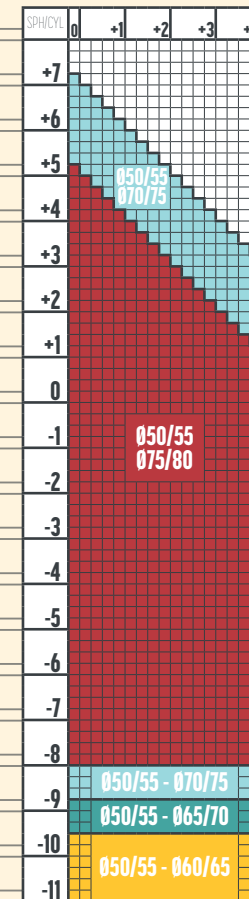

CULORI TRANSITIONS XTRACTIVE

ADIȚIE 0.50 - 4.50 / 0.25

1.5 CAMBER FREESTYLE 2.0
1.5 CAMBER STEADY 2.0
TRANSITIONS XTRACTIVE