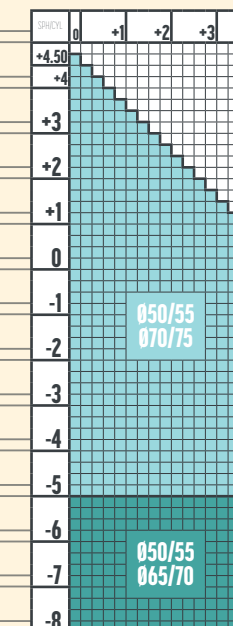

**1.56 INNOVATOR STEADY 2.0  
1.56 INNOVATOR START 2.0  
PHOTO**

**CULORI PHOTO**

**ADIȚIE 0.50 - 4.00 / 0.25**

**1.5 INNOVATOR STEADY 2.0  
1.5 INNOVATOR START 2.0  
PHOTO**

**CULORI PHOTO**

**ADIȚIE 0.50 - 4.00 / 0.25**