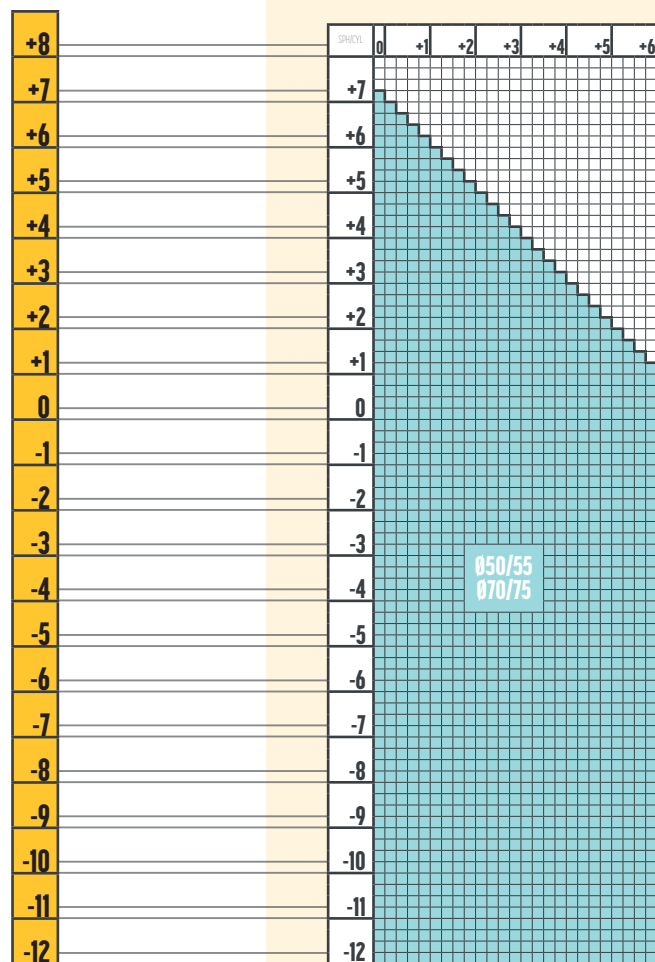

INNOVATOR STEADY 2.0, INNOVATOR START 2.0 - LENTILE FOTOCROMATICE - INDICE: 1.67 / 1.6 / 1.56 / 1.5

**1.67 INNOVATOR STEADY 2.0
1.67 INNOVATOR START 2.0
PHOTO**

CULORI PHOTO

ADIȚIE 0.50 - 4.00 / 0.25

**1.6 INNOVATOR STEADY 2.0
1.6 INNOVATOR START 2.0
PHOTO**