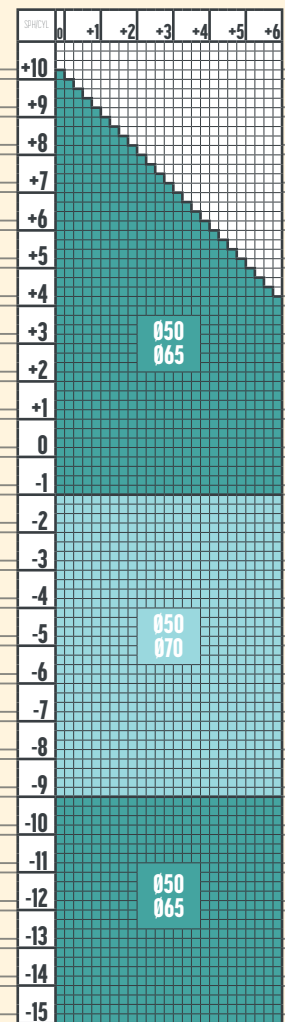

+10
+9
+8
+7
+6
+5
+4
+3
+2
+1
0
-1
-2
-3
-4
-5
-6
-7
-8
-9
-10
-11
-12
-13
-14
-15

**1.74 FACILE 2.0
TRANSITIONS XTRACTIVE**

CULORI TRANSITIONS XTRACTIVE

ADIȚIE 0.50, 0.75, 1.00, 1.25

NU

ARUS BLUE / ARUS / ULTRA BLUE /
ULTRA / HYDRO+ / HMC

MIRROR