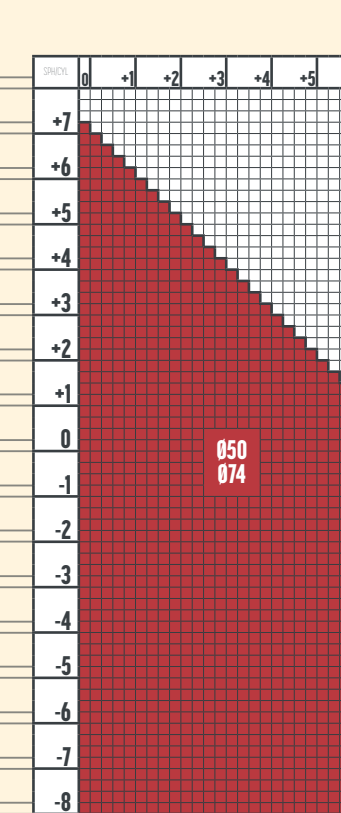

1.59 SINGLE VISION STEADY 2.0
1.59 SINGLE VISION
TRANSITIONS DRIVEWEAR

NU