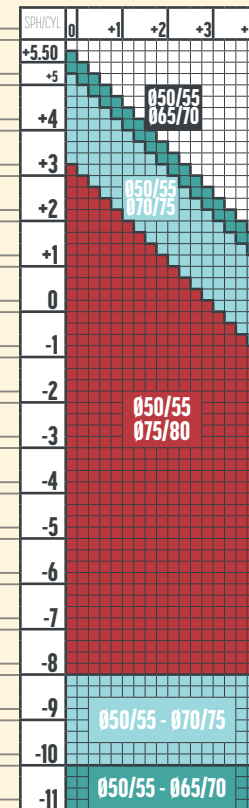

**SINGLE VISION STOC**  
**LENTILE TRANSPARENTE**  
**INDICE: 1.74 / 1.67 / 1.6**

**SINGLE VISION STOC - LENTILE TRANSPARENTE - INDICE: 1.59 / 1.56 / 1.53**

**1.59 SINGLE VISION HMC**

**1.56 AS SINGLE VISION HMC**

**SINGLE VISION STOC**  
**LENTILE FOTOCROMATICE, POLARIZANTE**  
**INDICE: 1.6 / 1.5**

**SINGLE VISION STOC - LENTILE FOTOCROMATICE, COLORATE - INDICE: 1.6 / 1.56 / 1.5**

**SINGLE VISION STOC**  
**LENTILE FOTOCROMATICE, COLORATE**  
**INDICE: 1.6 / 1.56 / 1.5**

# **LENTILE PROGRESIVE / DEGRESIVE CAMBER 2.0**

**CAMBER FREESTYLE 2.0, CAMBER STEADY 2.0 - LENTILE TRANSPARENTE - INDICE 1.74 / 1.67**

**1.74 CAMBER FREESTYLE 2.0  
1.74 CAMBER STEADY 2.0**

**1.74 CAMBER FREESTYLE 2.0  
1.74 CAMBER STEADY 2.0**  
UVAiBlue

CULORI TRANSITIONS XTRACTIVE

ADIȚIE 0.50 - 4.50 / 0.25

1.6 CAMBER FREESTYLE 2.0  
1.6 CAMBER STEADY 2.0  
TRANSITIONS XTRACTIVE

CULORI TRANSITIONS XTRACTIVE

ADIȚIE 0.50 - 4.50 / 0.25

1.5 CAMBER FREESTYLE 2.0  
1.5 CAMBER STEADY 2.0  
TRANSITIONS XTRACTIVE