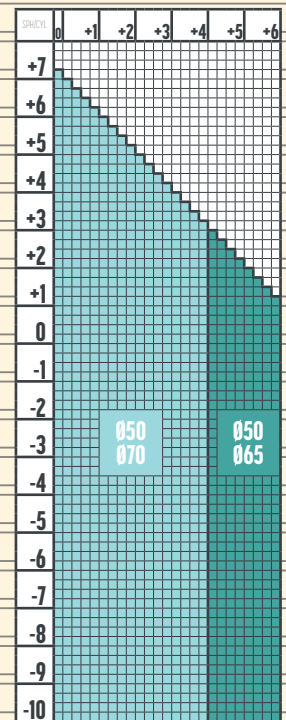

**1.6 FACILE 2.0
TRANSITIONS XTRACTIVE**

CULORI TRANSITIONS XTRACTIVE

ADIȚIE 0.50, 0.75, 1.00, 1.25

NU

ARUS BLUE / ARUS / ULTRA BLUE /
ULTRA / HYDRO+ / HMC / HC

MIRROR / PURE