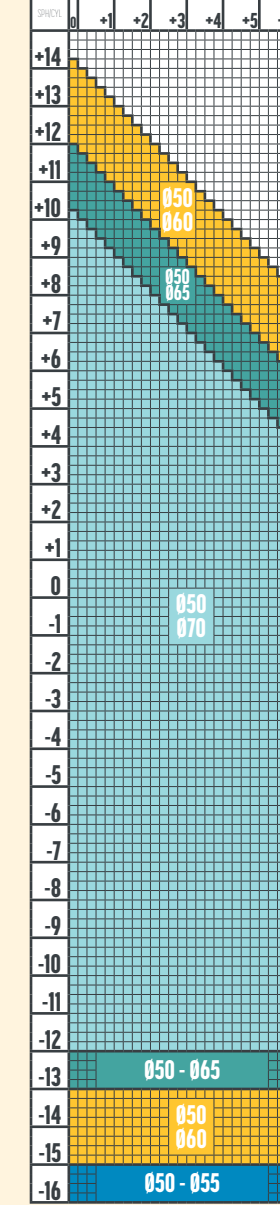

Dioptrii care se pot colora,  
conform diametrelor.

1.74 SINGLE VISION STEADY 2.0

1.67 AS SINGLE VISION  
1.67 SINGLE VISION

1.67 SINGLE VISION STEADY 2.0

1.67 AS SINGLE VISION  
1.67 SINGLE VISION  
UVAIIBlue