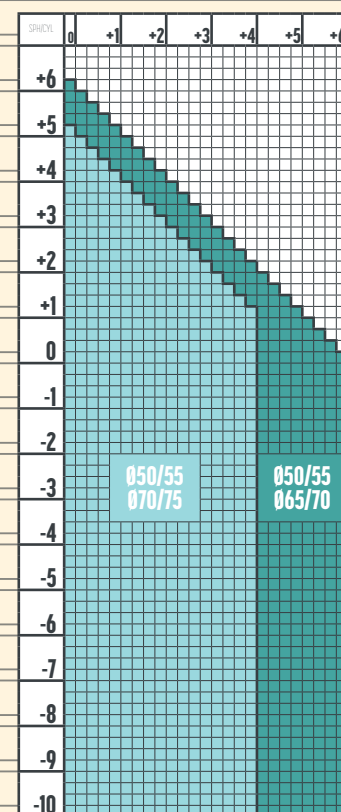

**1.67 INNOVATOR STEADY 2.0  
1.67 INNOVATOR START 2.0  
PHOTO**

**CULORI PHOTO**

**ADIȚIE 0.50 - 4.00 / 0.25**

**1.6 INNOVATOR STEADY 2.0  
1.6 INNOVATOR START 2.0  
PHOTO**

**CULORI PHOTO**

**ADIȚIE 0.50 - 4.00 / 0.25**