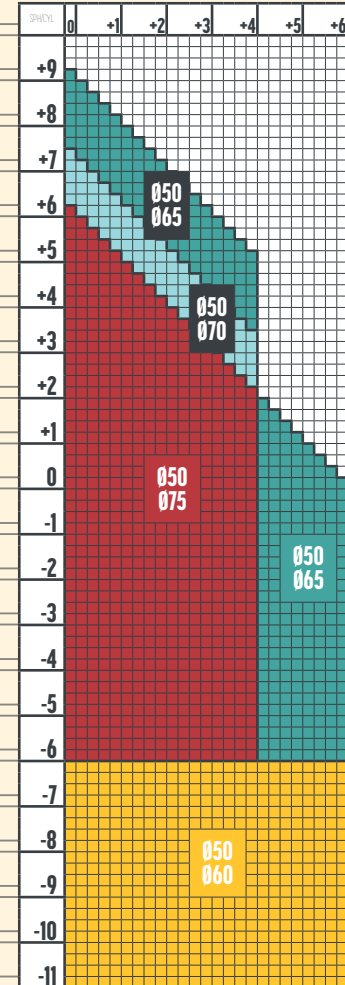

1.5 SINGLE VISION STEADY 2.0
UVAIIBlue