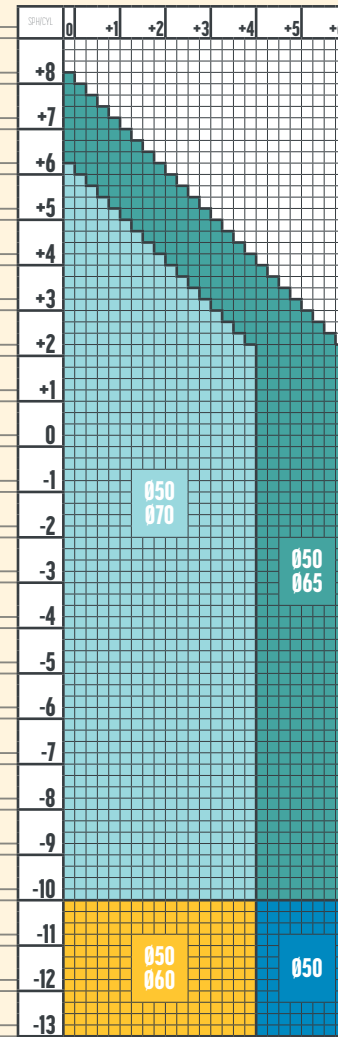

**1.56 AS SINGLE VISION
1.56 SINGLE VISION**