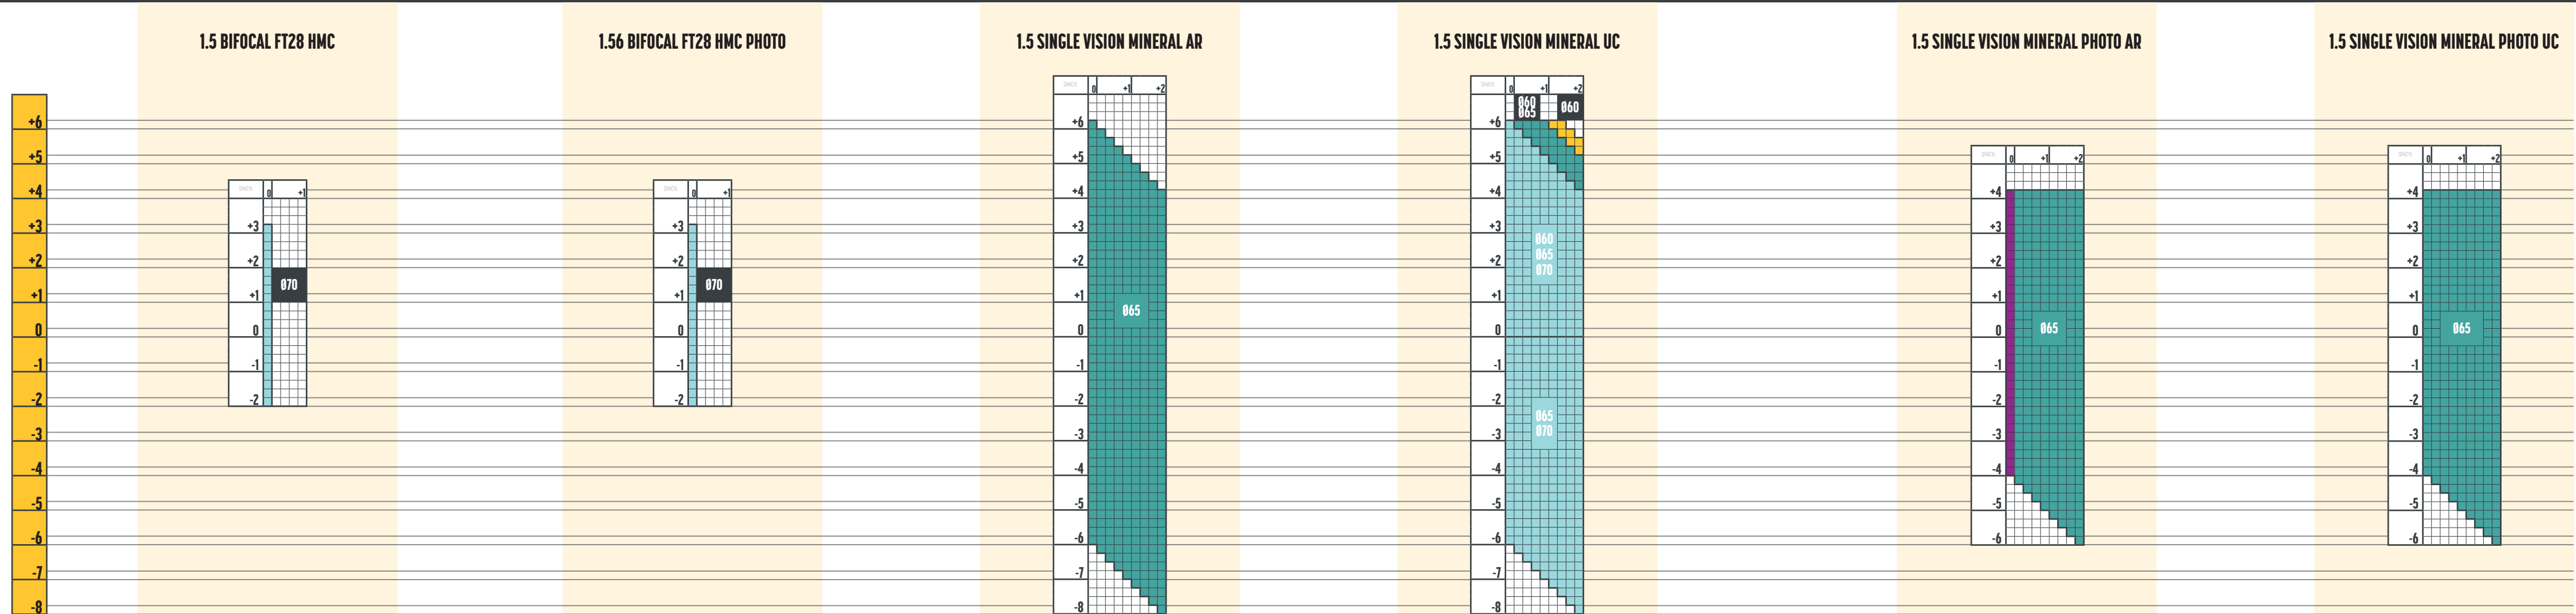

1.5 BIFOCAL FT28 HMC

1.56 BIFOCAL FT28 HMC PHOTO

1.5 SINGLE VISION MINERAL AR

1.5 SINGLE VISION MINERAL UC

1.5 SINGLE VISION MINERAL PHOTO AR

1.5 SINGLE VISION MINERAL PHOTO UC

CULORI PHOTO
GRI
MARO

MINERAL 1.5 PHOTO GRI

MINERAL 1.5 PHOTO MARO

CULORI PHOTO
GRI
MARO

CULORI PHOTO
GRI
MARO

ADIȚIE 1.00 - 3.50

ADIȚIE 1.00 - 3.00

Colorare	NU	NU	NU	NU	NU	NU	NU
Available coating	HMC	HMC	AR	UC	AR	AR	UC
Tratamente adiționale	-	-	-	-	-	-	-