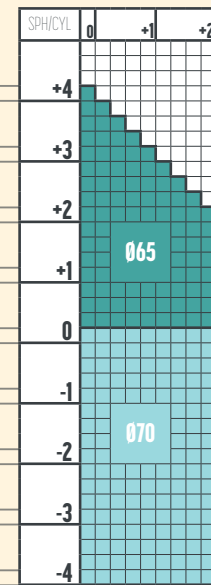

CULORI TRANSITIONS

**1.5 SINGLE VISION HMC
TRANSITIONS XTRACTIVE**