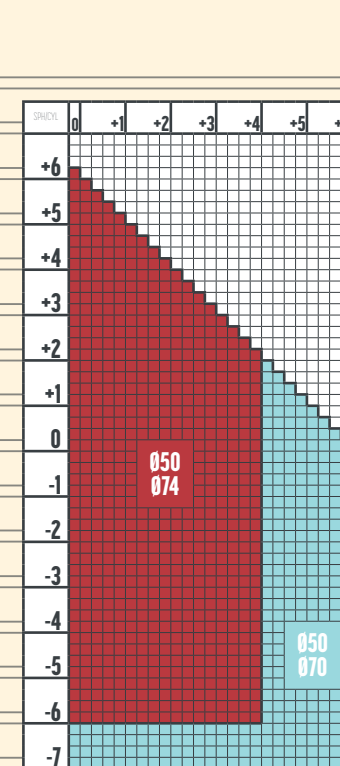

1.5 SINGLE VISION STEADY 2.0
1.5 SINGLE VISION
TRANSITIONS DRIVEWEAR

NU

Colorare	NU	NU	NU	NU	NU	NU	NU	NU
Tratamente disponibile	ARUS / ULTRA / HYDRO+ / HMC	ARUS / ULTRA / HYDRO+ / HMC	ARUS / ULTRA / HYDRO+ / HMC / HC	ARUS / ULTRA / HYDRO+ / HMC / HC	ARUS / ULTRA / HYDRO+ / HMC / HC	ARUS / ULTRA / HYDRO+ / HMC / HC	ARUS / ULTRA / HYDRO+ / HMC / HC	ARUS / ULTRA / HYDRO+ / HMC / HC
Tratamente aditionale	MIRROR	MIRROR / PURE	MIRROR	MIRROR	MIRROR	MIRROR / PURE	-	PURE