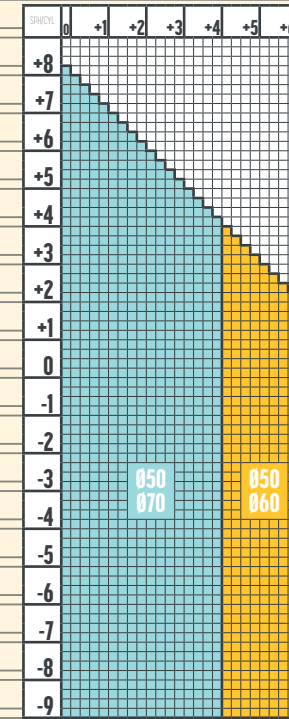

**1.67 SINGLE VISION STEADY 2.0  
1.67 SINGLE VISION  
PHOTO**

**CULORI PHOTO**

**1.6 SINGLE VISION STEADY 2.0  
1.6 SINGLE VISION  
PHOTO**

**CULORI PHOTO**

**1.56 SINGLE VISION STEADY 2.0  
1.56 SINGLE VISION  
PHOTO**