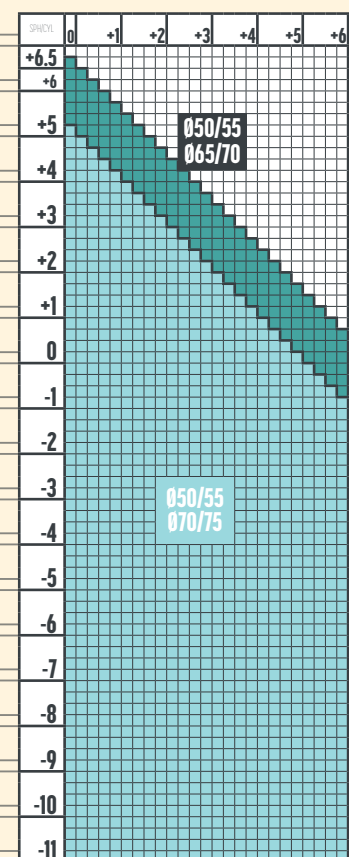

INNOVATOR STEADY 2.0, INNOVATOR START 2.0 - LENTILE FOTOCROMATICE - INDICE: 1.67 / 1.6 / 1.59 / 1.5

**1.67 INNOVATOR STEADY 2.0
1.67 INNOVATOR START 2.0
TRANSITIONS XTRACTIVE POLARIZED**

**1.6 INNOVATOR STEADY 2.0
1.6 INNOVATOR START 2.0
TRANSITIONS XTRACTIVE POLARIZED**

**1.59 INNOVATOR STEADY 2.0
1.59 INNOVATOR START 2.0
TRANSITIONS XTRACTIVE POLARIZED**

**1.5 INNOVATOR STEADY 2.0
1.5 INNOVATOR START 2.0
TRANSITIONS XTRACTIVE POLARIZED**

+7
+6
+5
+4
+3
+2
+1
0
-1
-2
-3
-4
-5
-6
-7
-8
-9
-10
-11

**CULOARE
TRANSITIONS XTRACTIVE POLARIZED**

GRI

ADIȚIE 0.50 - 4.00 / 0.25

**CULOARE
TRANSITIONS XTRACTIVE POLARIZED**

GRI

ADIȚIE 0.50 - 4.00 / 0.25

**CULOARE
TRANSITIONS XTRACTIVE POLARIZED**

GRI

ADIȚIE 0.50 - 4.00 / 0.25

**CULOARE
TRANSITIONS XTRACTIVE POLARIZED**

GRI

ADIȚIE 0.50 - 4.00 / 0.25

Colorare	NU	NU	NU	NU
Tratamente disponibile	ARUS BLUE / ARUS / ULTRA BLUE / ULTRA / HYDRO+ / HMC	ARUS BLUE / ARUS / ULTRA BLUE / ULTRA / HYDRO+ / HMC / HC	ARUS BLUE / ARUS / ULTRA BLUE / ULTRA / HYDRO+ / HMC / HC	ARUS BLUE / ARUS / ULTRA BLUE / ULTRA / HYDRO+ / HMC / HC
Tratamente adiționale	MIRROR	MIRROR / PURE	MIRROR	MIRROR / PURE