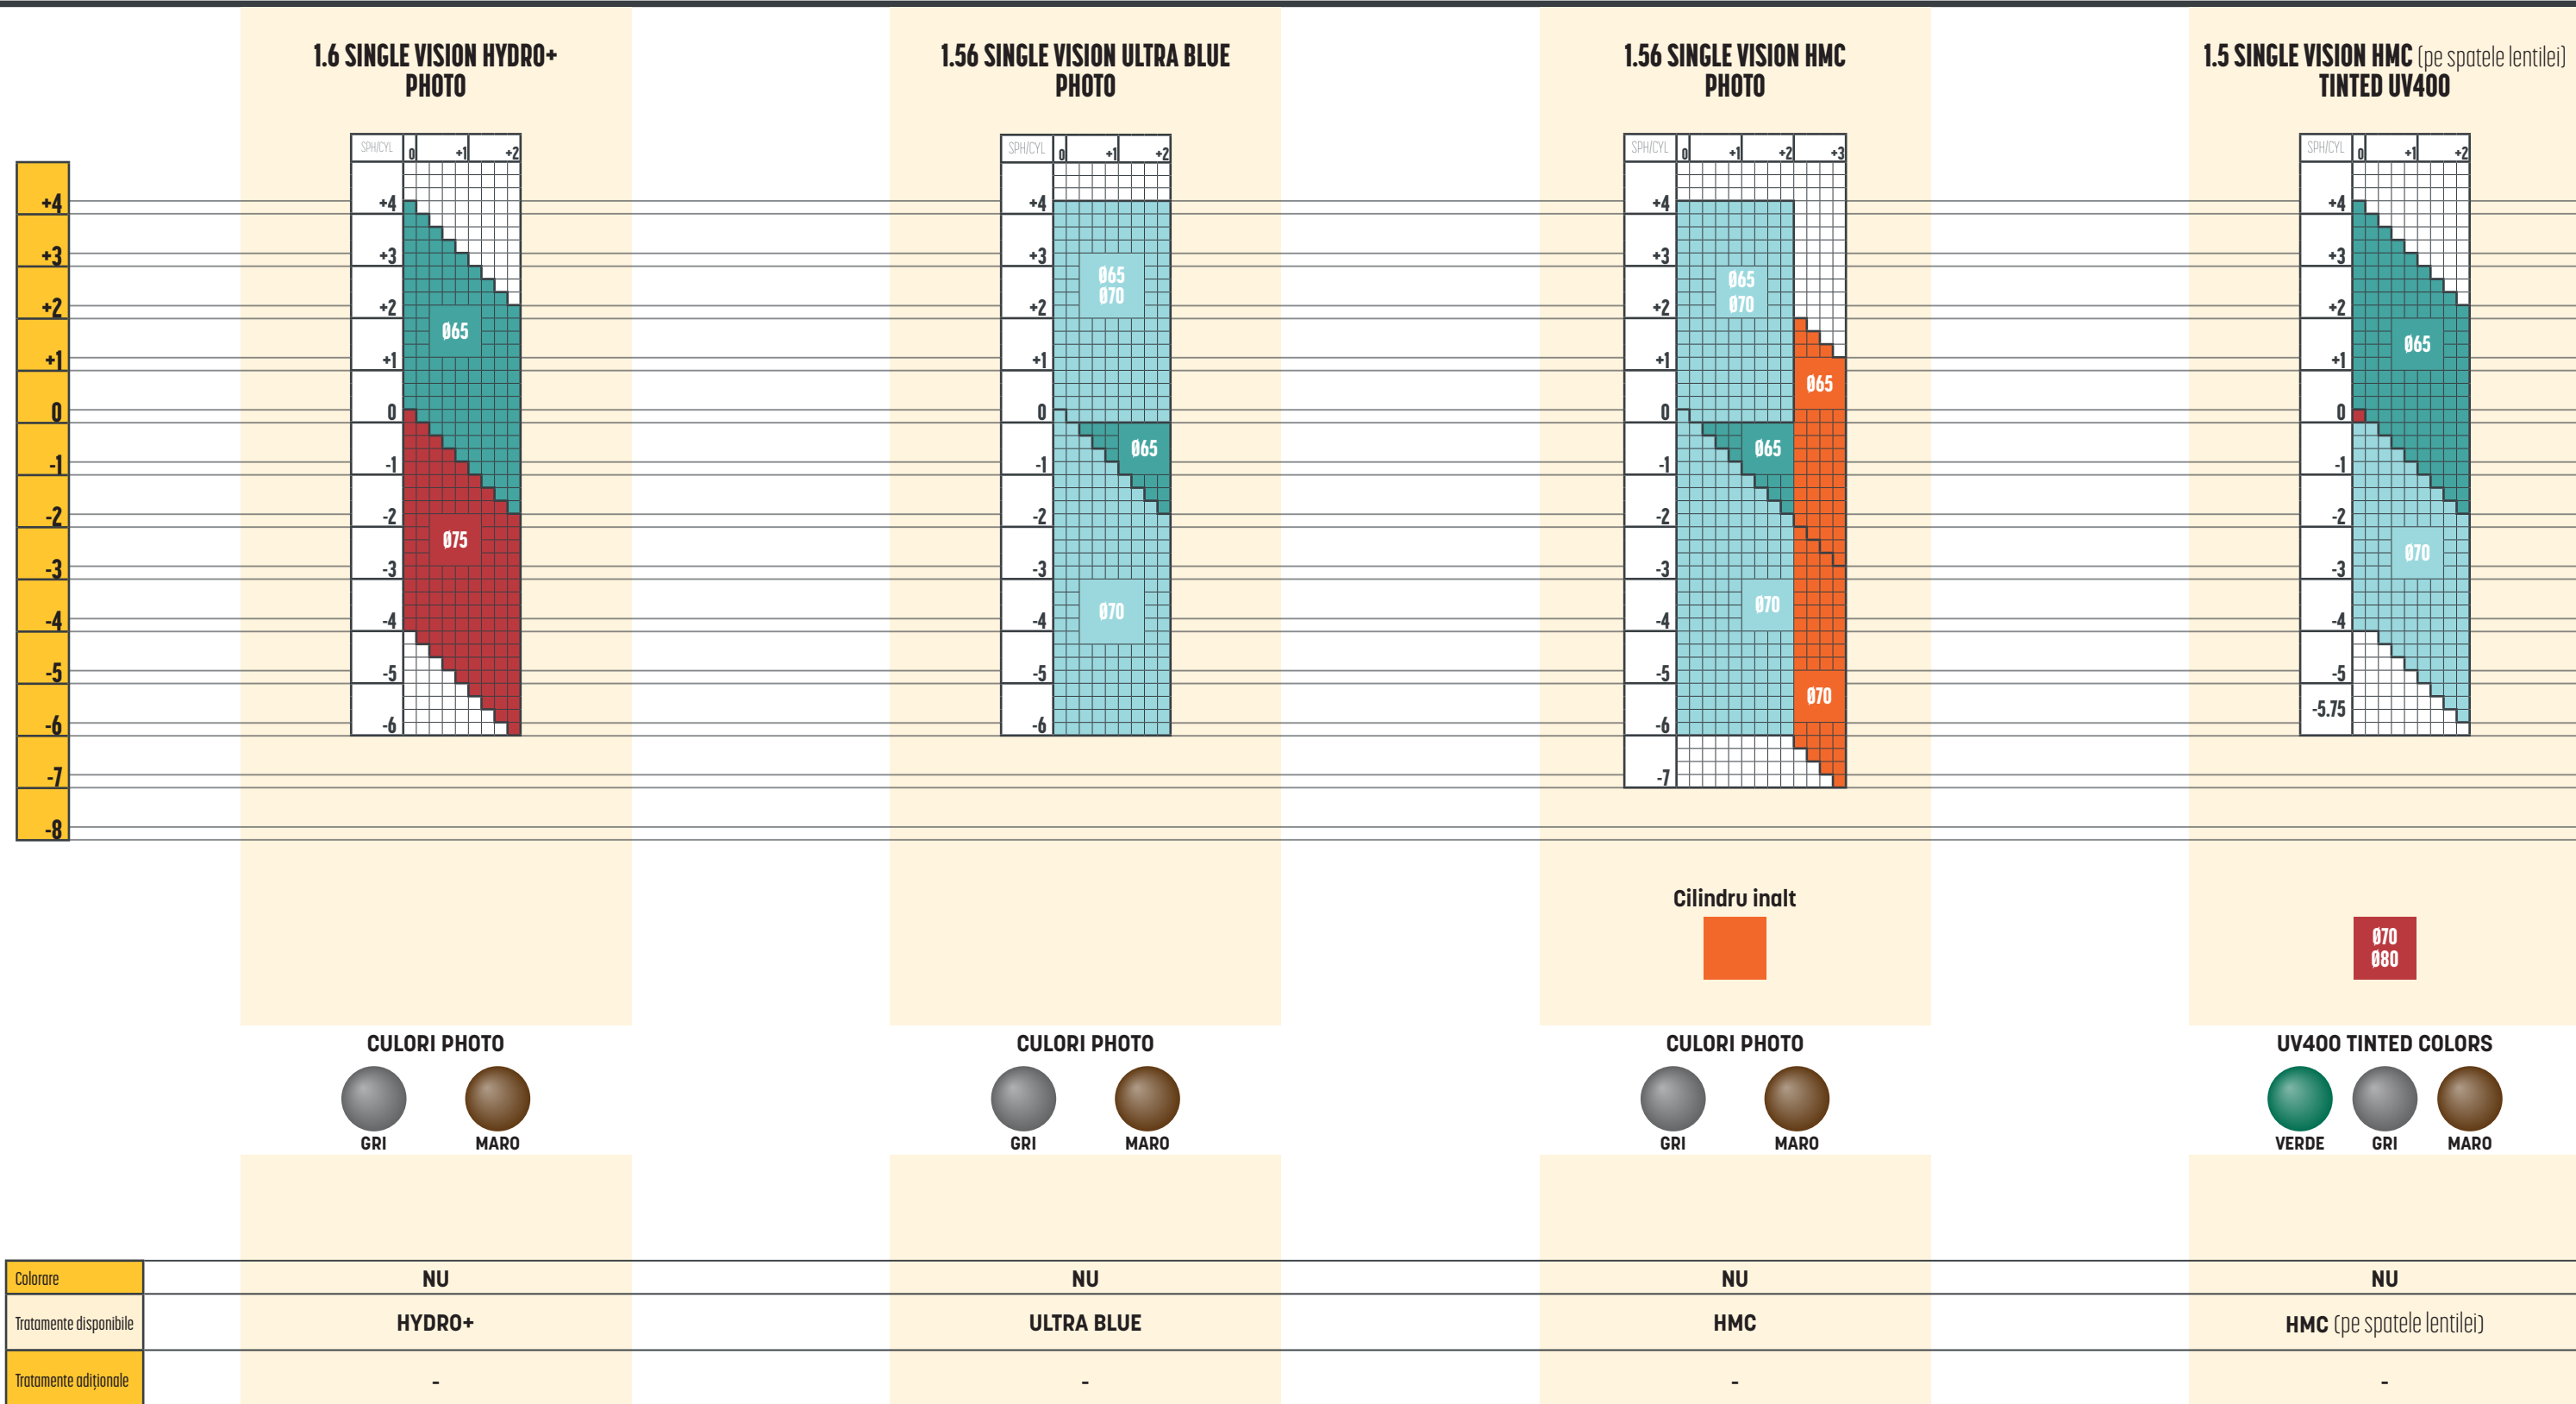

SINGLE VISION STOC - LENTILE FOTOCROMATICE, COLORATE - INDICE: 1.6 / 1.56 / 1.5