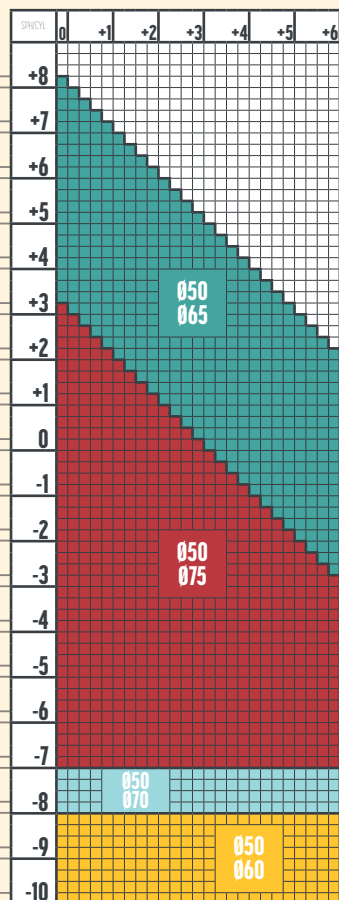

1.6 BIFOCAL DIGITAL 2.0 NUPOLAR

CULORI NUPOLAR
VERDE G15 GRI 3 MARO
ADIȚIE 0.50 - 4.00 / 0.25

1.59 BIFOCAL DIGITAL 2.0 NUPOLAR