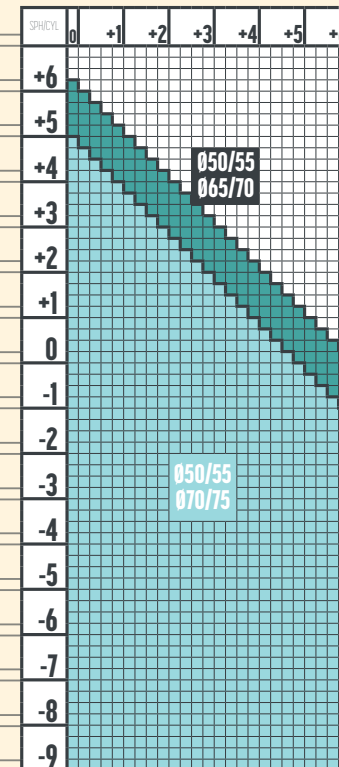

INNOVATOR STEADY 2.0, INNOVATOR START 2.0 - LENTILE FOTOCROMATICE - INDICE: 1.67 / 1.6 / 1.59 / 1.5

**1.67 INNOVATOR STEADY 2.0
1.67 INNOVATOR START 2.0
TRANSITIONS XTRACTIVE POLARIZED**

**1.6 INNOVATOR STEADY 2.0
1.6 INNOVATOR START 2.0
TRANSITIONS XTRACTIVE POLARIZED**

**1.59 INNOVATOR STEADY 2.0
1.59 INNOVATOR START 2.0
TRANSITIONS XTRACTIVE POLARIZED**

**1.5 INNOVATOR STEADY 2.0
1.5 INNOVATOR START 2.0
TRANSITIONS XTRACTIVE POLARIZED**

+7
+6
+5
+4
+3
+2
+1
0
-1
-2
-3
-4
-5
-6
-7
-8
-9
-10
-11

**CULOARE
TRANSITIONS XTRACTIVE POLARIZED**

GRI

ADIȚIE 0.50 - 4.00 / 0.25

**CULOARE
TRANSITIONS XTRACTIVE POLARIZED**

GRI

ADIȚIE 0.50 - 4.00 / 0.25

**CULOARE
TRANSITIONS XTRACTIVE POLARIZED**

GRI

ADIȚIE 0.50 - 4.00 / 0.25

**CULOARE
TRANSITIONS XTRACTIVE POLARIZED**

GRI

ADIȚIE 0.50 - 4.00 / 0.25

Colorare	NU	NU	NU	NU
Tratamente disponibile	ARUS BLUE / ARUS / ULTRA BLUE / ULTRA / HYDRO+ / HMC	ARUS BLUE / ARUS / ULTRA BLUE / ULTRA / HYDRO+ / HMC / HC	ARUS BLUE / ARUS / ULTRA BLUE / ULTRA / HYDRO+ / HMC / HC	ARUS BLUE / ARUS / ULTRA BLUE / ULTRA / HYDRO+ / HMC / HC
Tratamente adiționale	MIRROR	MIRROR / PURE	MIRROR	MIRROR / PURE