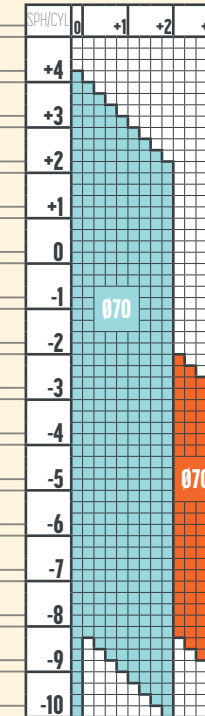

1.56 SINGLE VISION HMC

Cilindru inalt