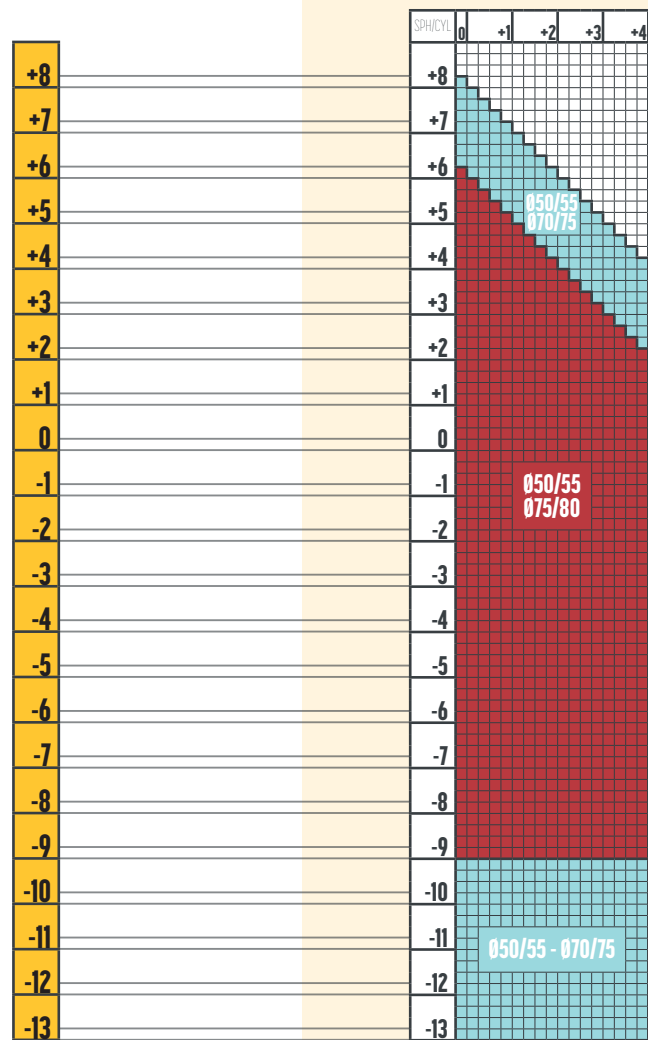

CAMBER FREESTYLE 2.0, CAMBER STEADY 2.0 - LENTILE FOTOCROMATICE - INDICE: 1.74 / 1.67 / 1.6 / 1.5

1.74 CAMBER FREESTYLE 2.0
1.74 CAMBER STEADY 2.0
TRANSITIONS XTRACTIVE

CULORI TRANSITIONS XTRACTIVE

ADIȚIE 0.50 - 4.50 / 0.25

1.67 CAMBER FREESTYLE 2.0
1.67 CAMBER STEADY 2.0
TRANSITIONS XTRACTIVE