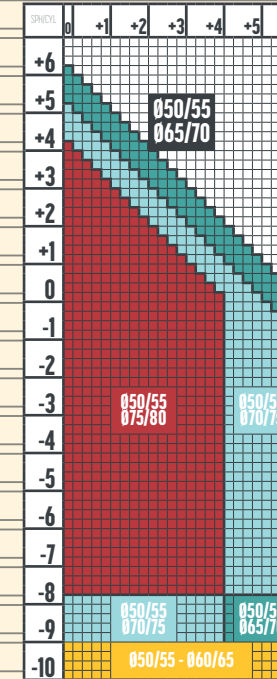

ADIȚIE 0.50 - 4.00 / 0.25

NU

ARUS BLUE / ARUS / ULTRA BLUE /
ULTRA / HYDRO+ / HMC / HC

MIRROR

1.53 INNOVATOR STEADY 2.0
1.53 INNOVATOR START 2.0
TRANSITIONS XTRACTIVE