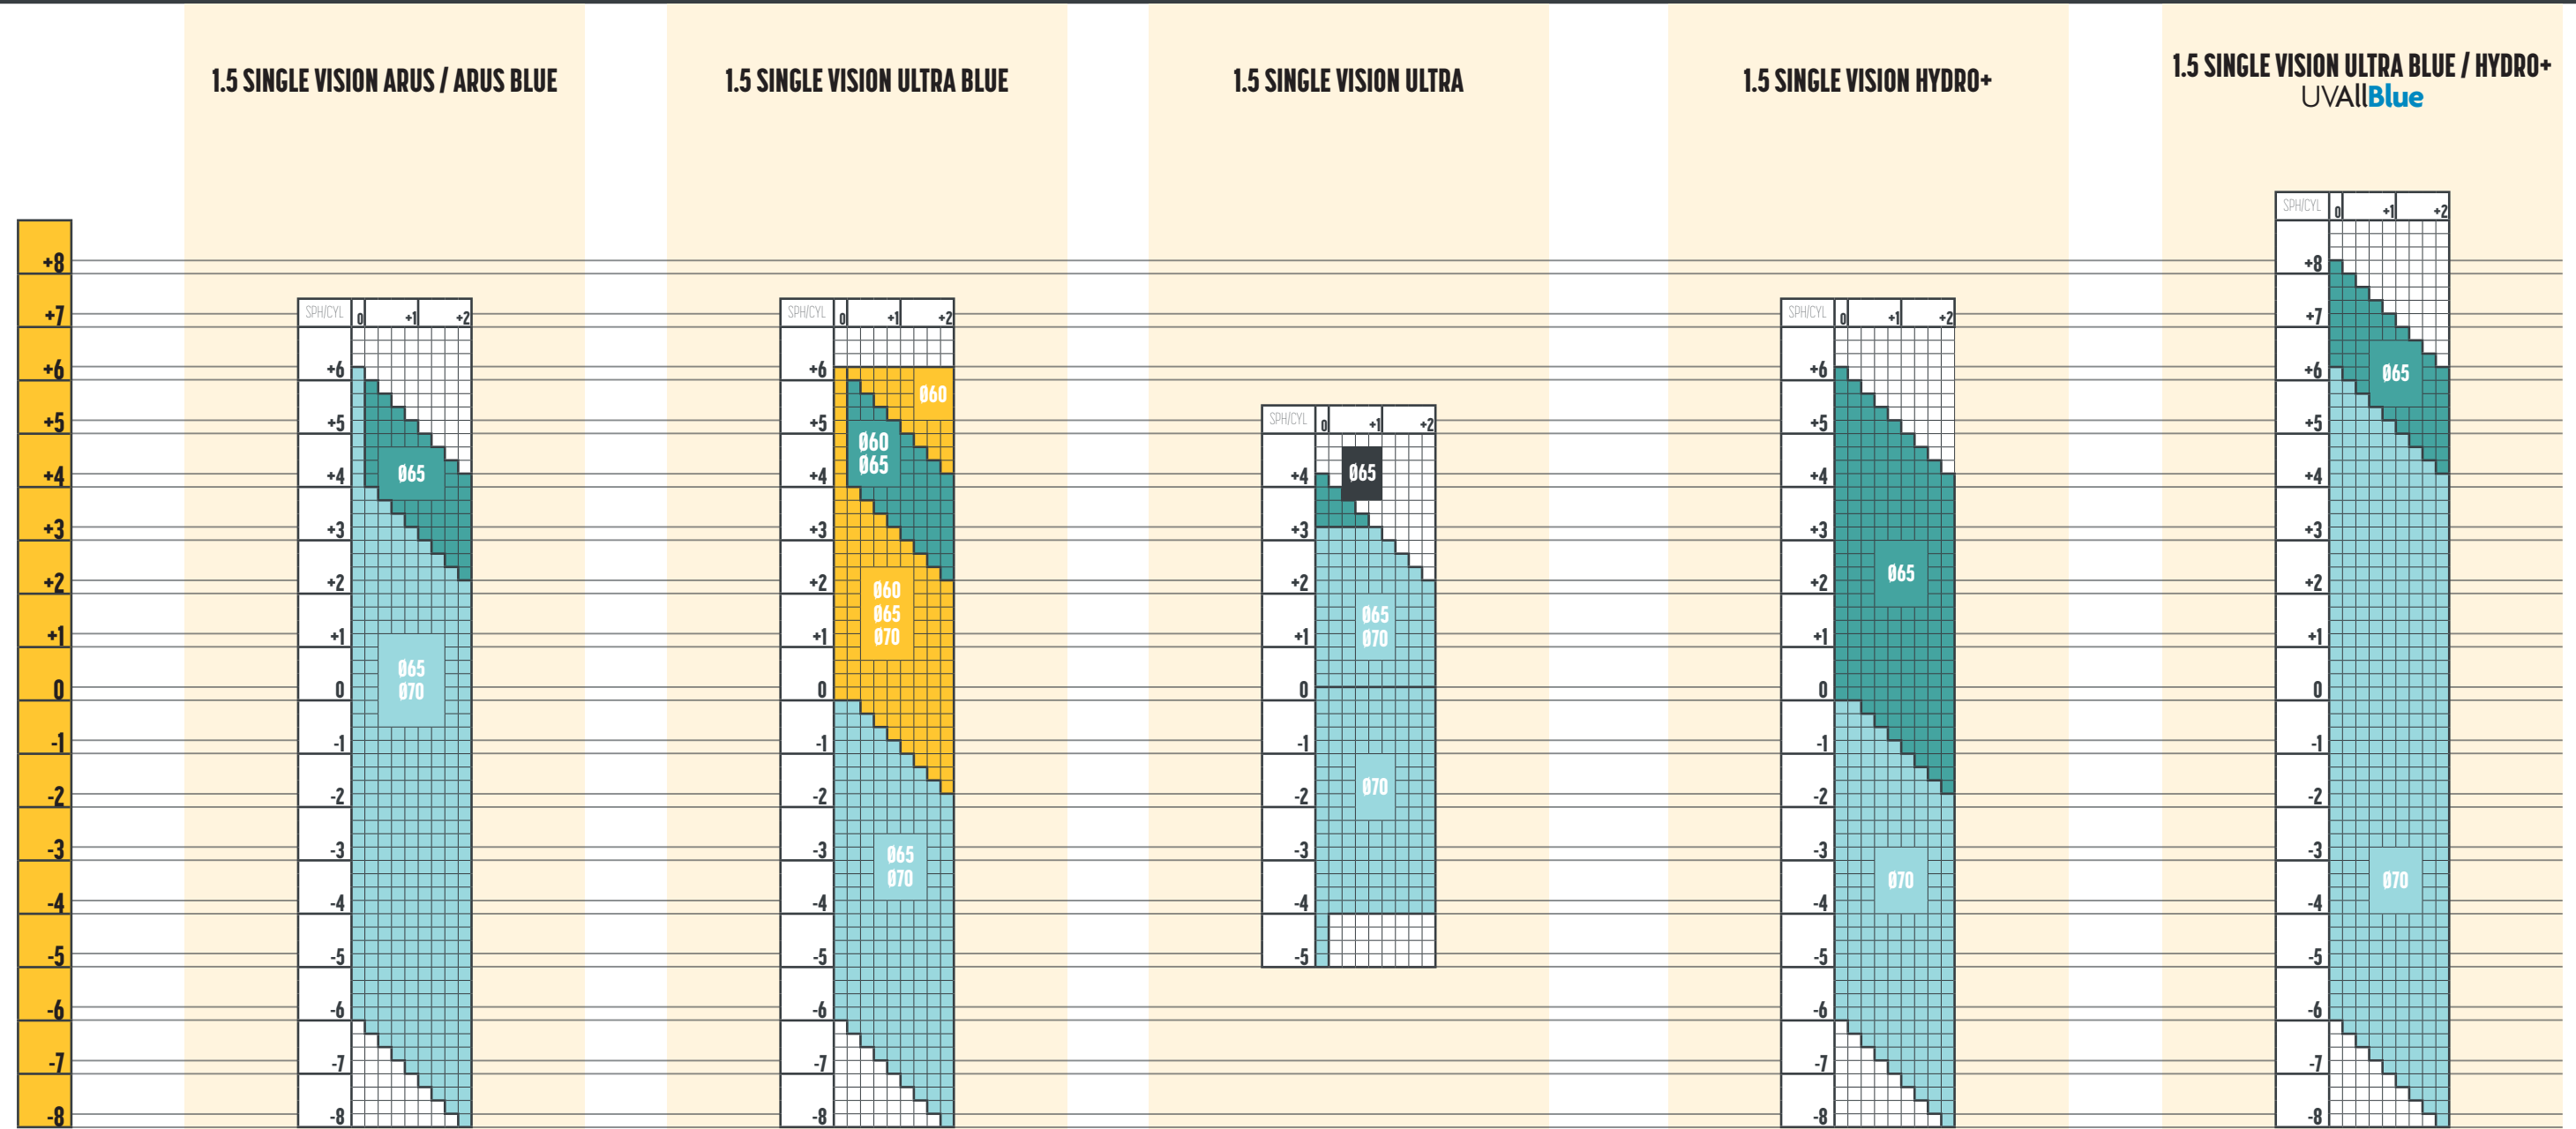

SINGLE VISION STOC - LENTILE TRANSPARENTE - INDICE 1.5

Colorare	NU	NU	NU	NU	NU
Tratament disponibile	ARUS / ARUS BLUE	ULTRA BLUE	ULTRA	HYDRO+	ULTRA BLUE / HYDRO+
Tratament adițional	-	-	-	-	-