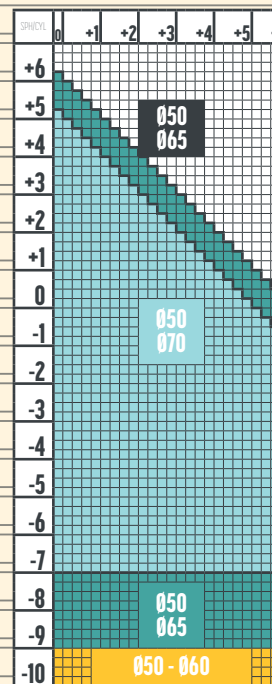

1.59 FACILE 2.0 TRANSITIONS

CULORI TRANSITIONS

ADIȚIE 0.50, 0.75, 1.00, 1.25

NU

ARUS BLUE / ARUS / ULTRA BLUE /
ULTRA / HYDRO+ / HMC / HC

MIRROR