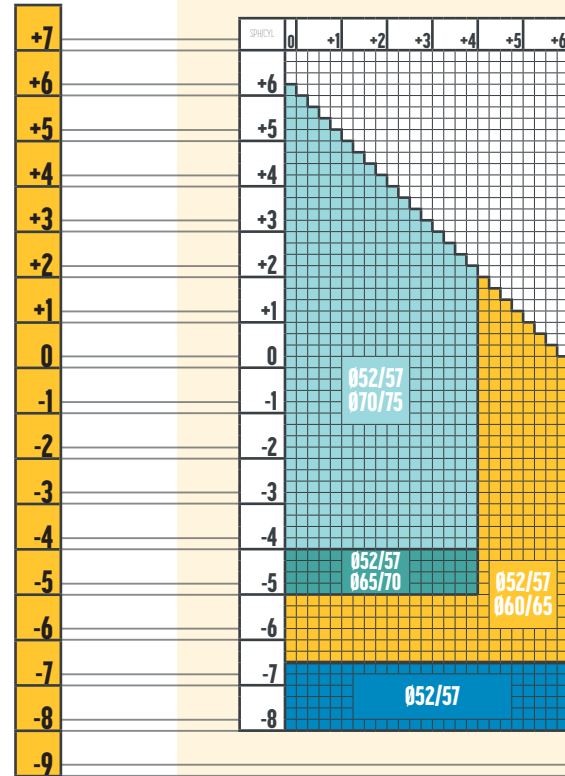

BIFOCAL CT28, FT28 - LENTILE FOTOCROMATICE - INDICE: 1.56 / 1.53 / 1.5

1.56 BIFOCAL FT28 PHOTO

ADIȚIE 1.00 - 3.00