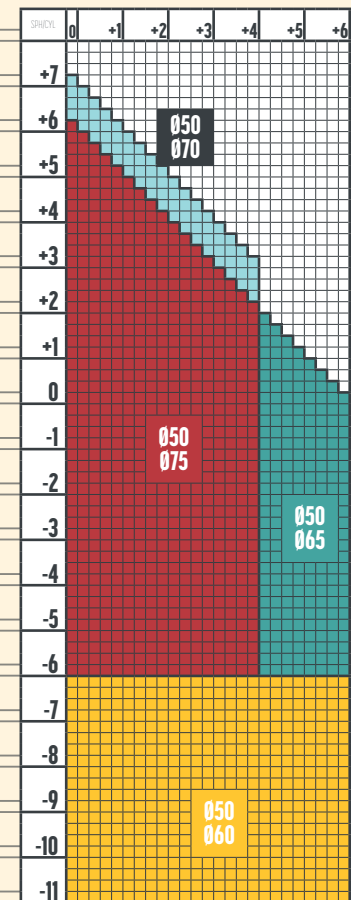

1.5 AS SINGLE VISION
1.5 SINGLE VISION
UVAIIBlue