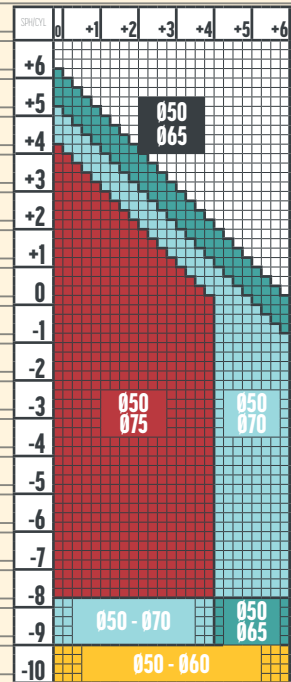

**1.59 FACILE 2.0
TRANSITIONS XTRACTIVE**

CULORI TRANSITIONS XTRACTIVE

ADIȚIE 0.50, 0.75, 1.00, 1.25

NU

ARUS BLUE / ARUS / ULTRA BLUE /
ULTRA / HYDRO+ / HMC / HC

MIRROR