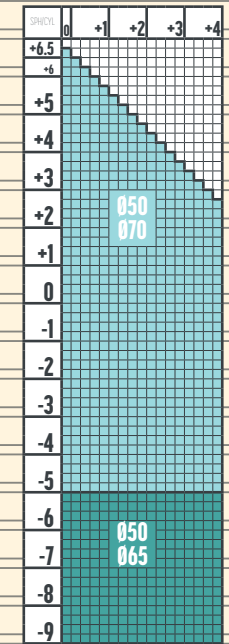

Colorare	NU	NU	NU	NU
Tratamente disponibile	ARUS BLUE / ARUS / ULTRA BLUE / ULTRA / HYDRO+ / HMC	ARUS BLUE / ARUS / ULTRA BLUE / ULTRA / HYDRO+ / HMC / HC	ARUS BLUE / ARUS / ULTRA BLUE / ULTRA / HYDRO+ / HMC / HC	ARUS BLUE / ARUS / ULTRA BLUE / ULTRA / HYDRO+ / HMC / HC
Tratamente adiționale	MIRROR	MIRROR / PURE	MIRROR	MIRROR / PURE