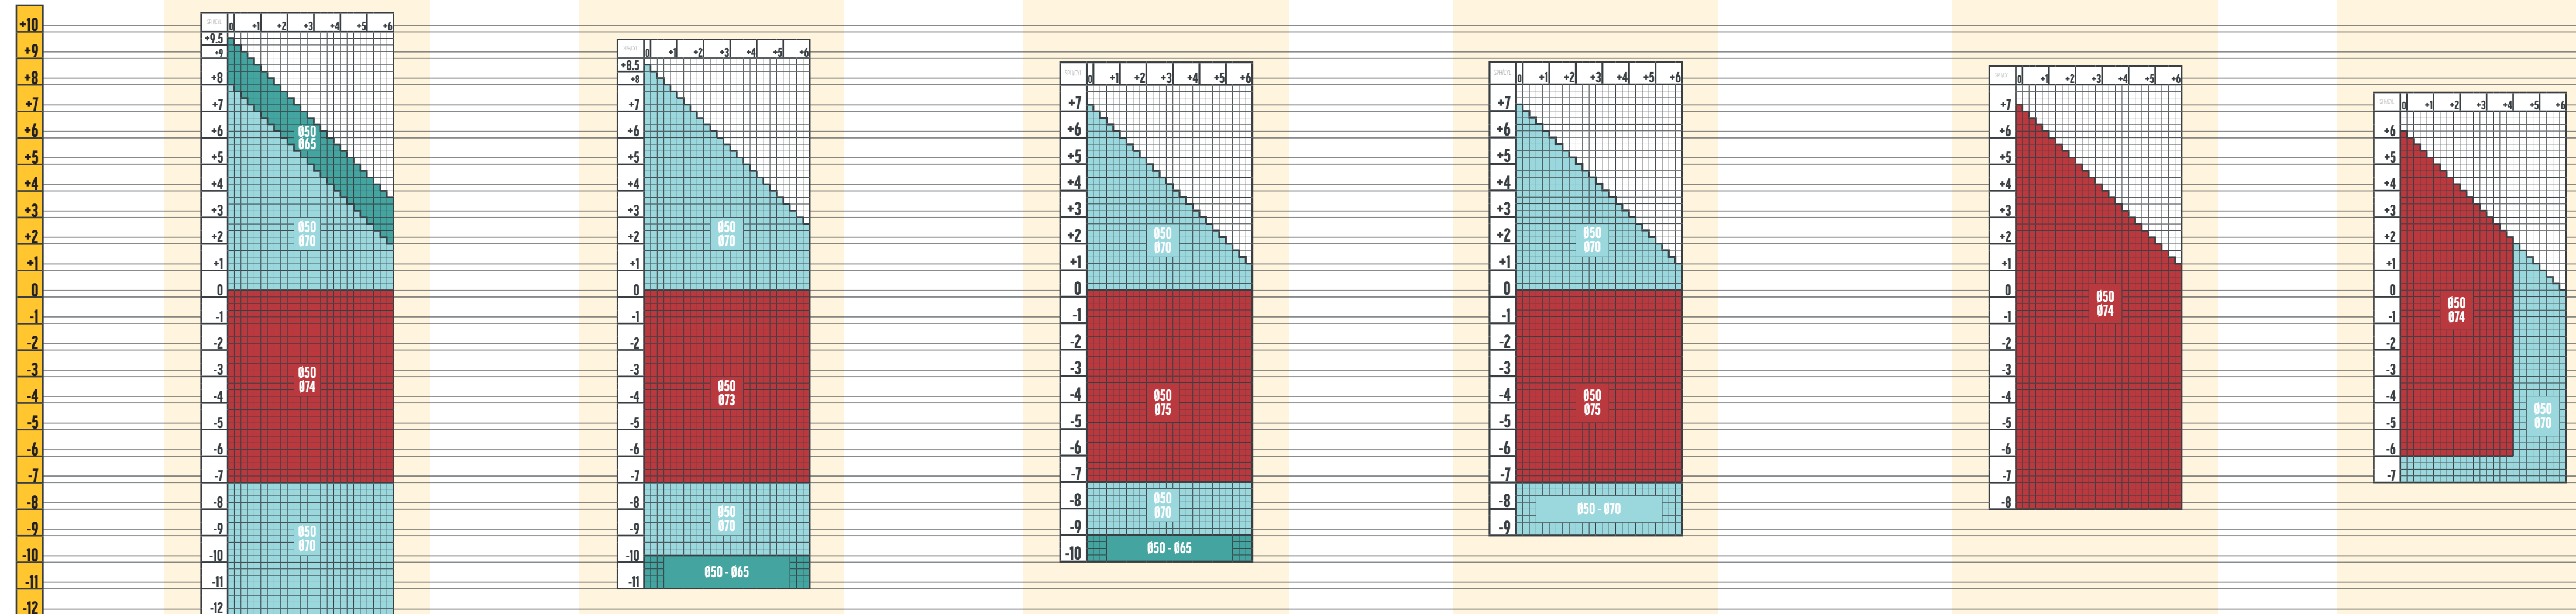

CULOARE
TRANSITIONS XTRACTIVE POLARIZED
GRI

CULOARE
TRANSITIONS XTRACTIVE POLARIZED
GRI

CULOARE
TRANSITIONS XTRACTIVE POLARIZED
GRI

CULOARE
TRANSITIONS XTRACTIVE POLARIZED
GRI

CULOARE
TRANSITIONS DRIVEWEAR
GRI

CULOARE
TRANSITIONS DRIVEWEAR
GRI

Colorare	NU	NU	NU	NU	NU	NU
Tratamente disponibile	DriveLight	DriveLight	DriveLight	DriveLight	DriveLight	DriveLight
Tratamente adționale	-	-	-	-	-	-