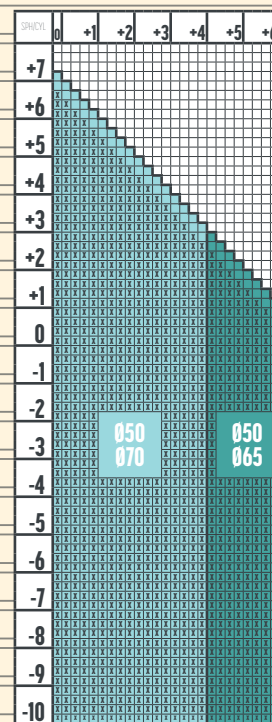

1.6 FACILE 2.0 TRANSITIONS

CULORI TRANSITIONS

ADIȚIE 0.50, 0.75, 1.00, 1.25

NU

ARUS BLUE / ARUS / ULTRA BLUE /
ULTRA / HYDRO+ / HMC / HC

MIRROR / PURE