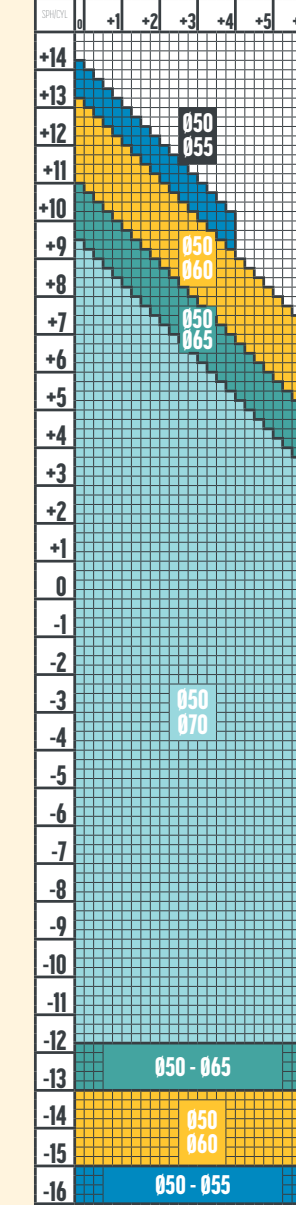

Dioptrii care se pot colora,  
conform diametrelor.

1.74 SINGLE VISION STEADY 2.0

1.67 AS SINGLE VISION  
1.67 SINGLE VISION

1.67 SINGLE VISION STEADY 2.0

1.67 AS SINGLE VISION  
1.67 SINGLE VISION  
UVAIIBlue