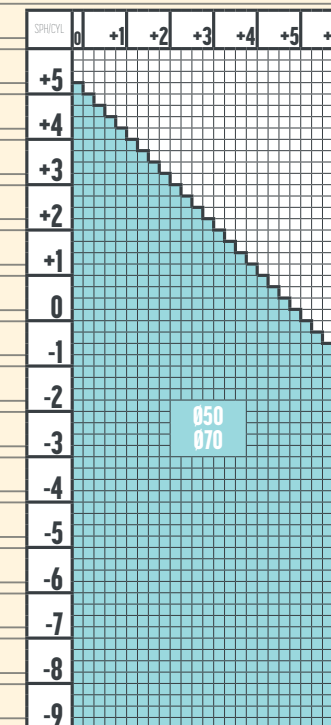

**1.67 FACILE 2.0  
TRANSITIONS XTRACTIVE POLARIZED**

**1.6 FACILE 2.0  
TRANSITIONS XTRACTIVE POLARIZED**

**1.59 FACILE 2.0  
TRANSITIONS XTRACTIVE POLARIZED**

**1.5 FACILE 2.0  
TRANSITIONS XTRACTIVE POLARIZED**