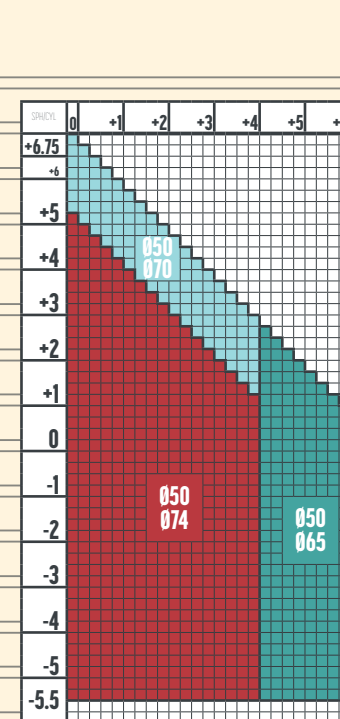

1.53 SINGLE VISION  
NUPOLAR

CULORI NUPOLAR

GRI 3 MARO

1.53 SINGLE VISION STEADY 2.0  
NUPOLAR

CULORI NUPOLAR

GRI 3 MARO

1.5 SINGLE VISION STEADY 2.0  
1.5 SINGLE VISION  
NUPOLAR

CULORI NUPOLAR