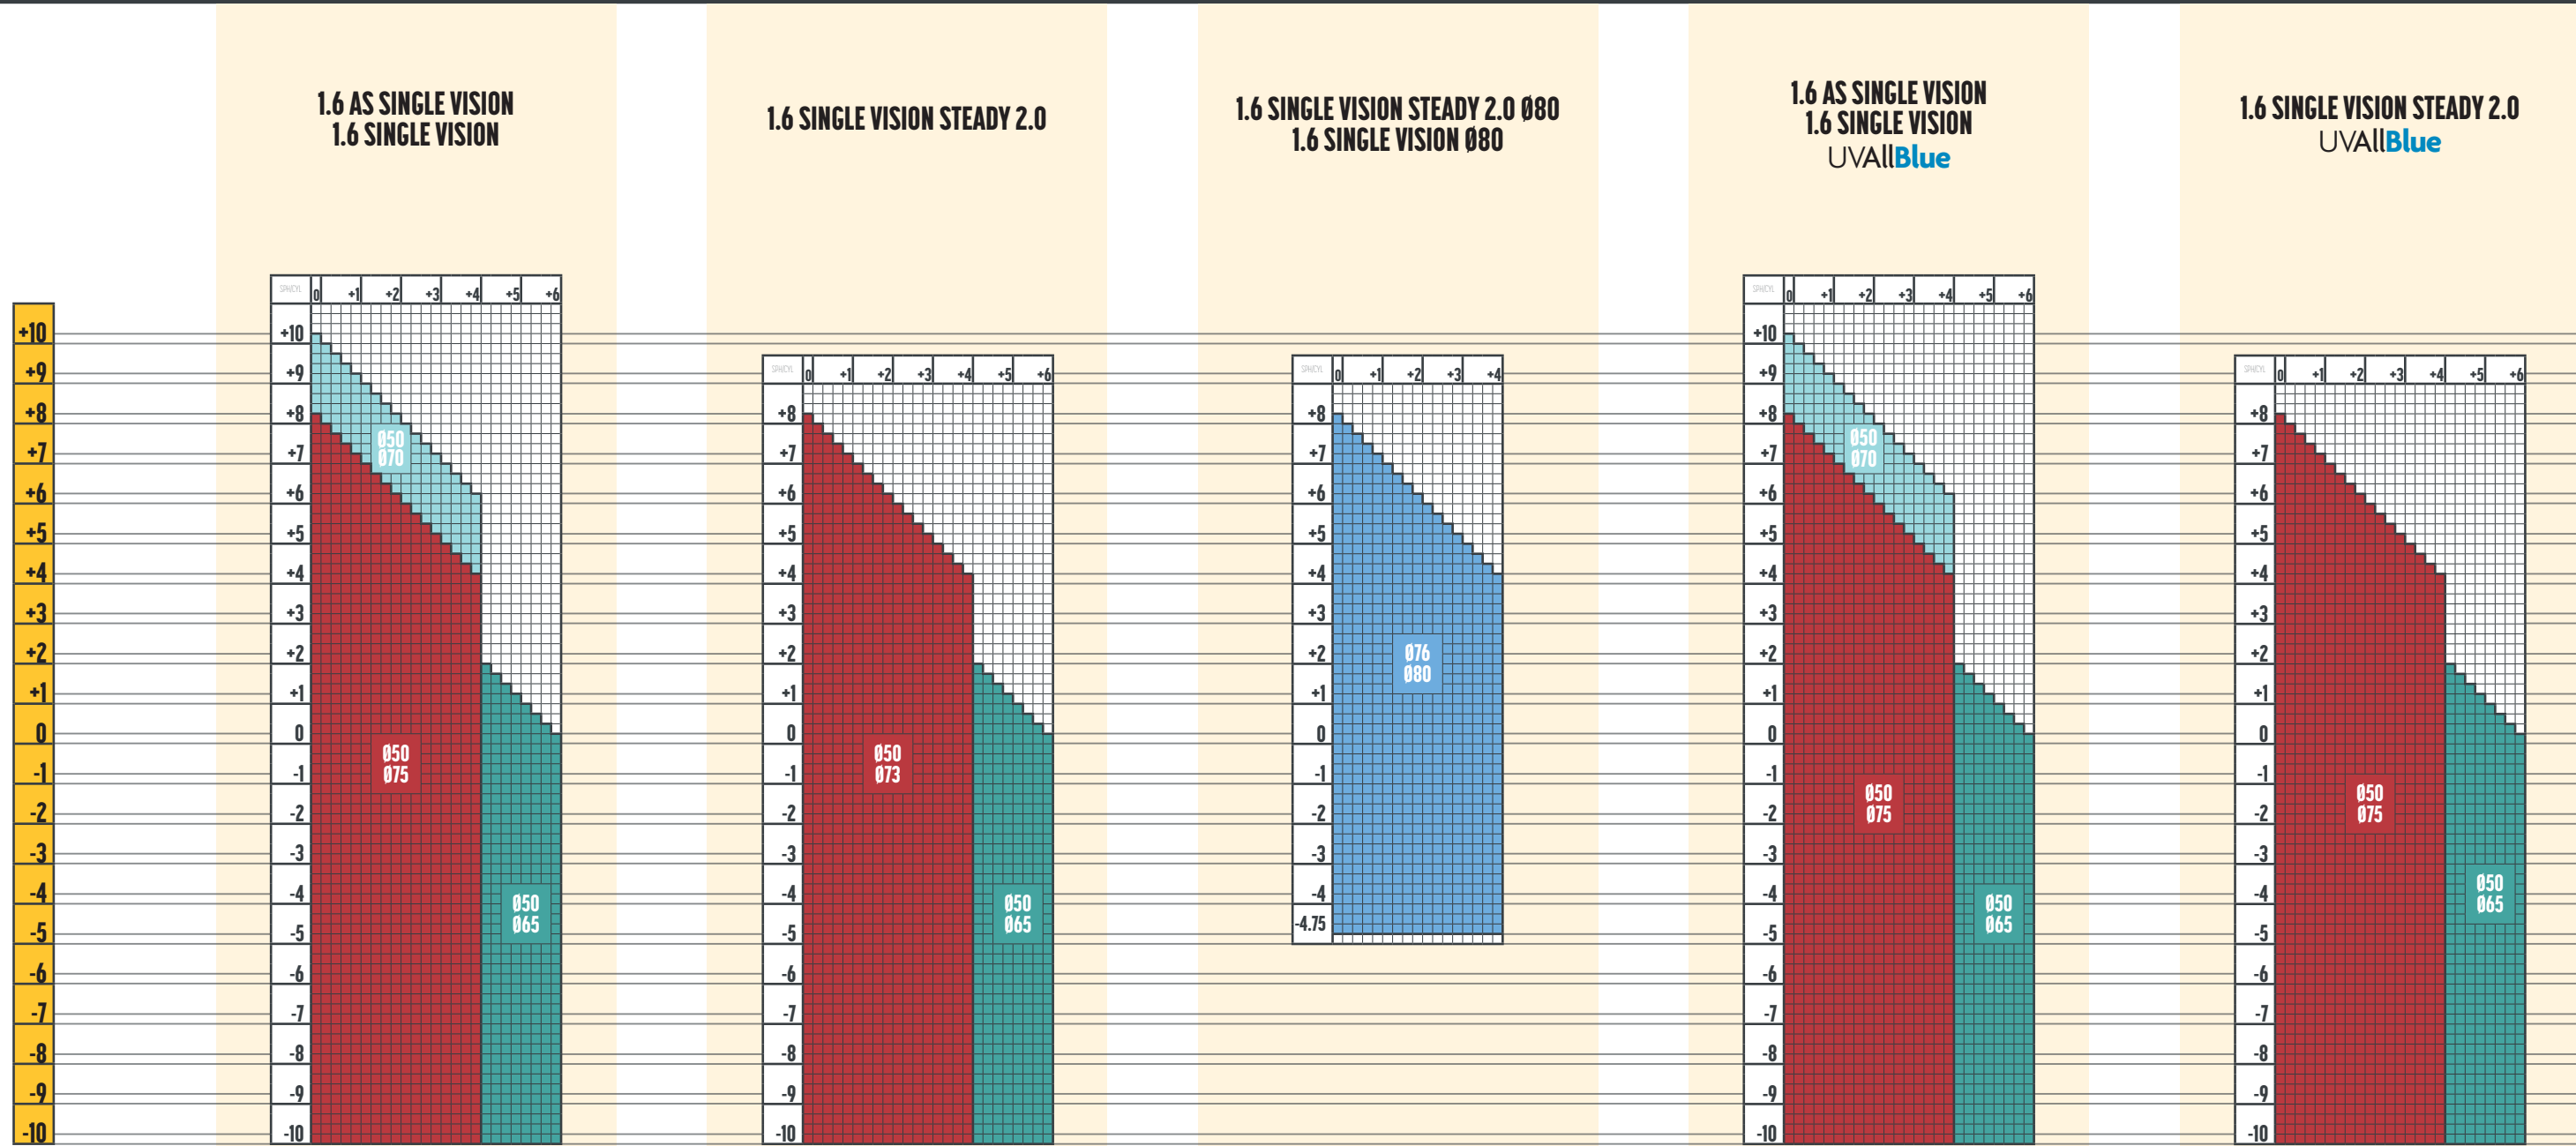

SINGLE VISION STEADY 2.0, SINGLE VISION - LENTILE TRANSPARENTA - INDICE 1.6 AS / 1.6 / 1.6 Ø80

Colorare	DA	DA	DA	DA	DA
Tratamento disponibile	ARUS BLUE / ARUS / ULTRA BLUE / ULTRA / HYDRO+ / HMC / HC	ARUS BLUE / ARUS / ULTRA BLUE / ULTRA / HYDRO+ / HMC / HC	ARUS BLUE / ARUS / ULTRA BLUE / ULTRA / HYDRO+ / HMC / HC	ARUS BLUE / ARUS / ULTRA BLUE / ULTRA / HYDRO+ / HMC / HC	ARUS BLUE / ARUS / ULTRA BLUE / ULTRA / HYDRO+ / HMC / HC
Tratamento adițional	COLOR / MIRROR / PURE solid/gradient max. 85%	COLOR / MIRROR / PURE solid/gradient max. 85%	COLOR / MIRROR / PURE solid/gradient max. 85%	COLOR / MIRROR / PURE solid/gradient max. 85%	COLOR / MIRROR / PURE solid/gradient max. 85%