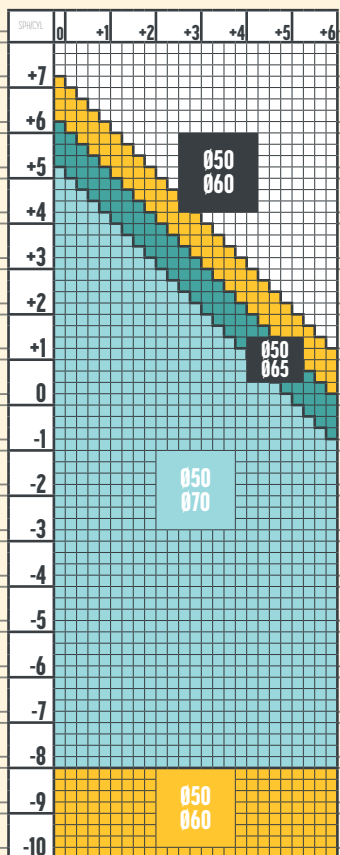

CULORI NUPOLAR
VERDE G15 GRI 3 INFINITIE GREY MARO
ADIȚIE 0.50 - 4.00 / 0.25

1.53 BIFOCAL DIGITAL 2.0 NUPOLAR