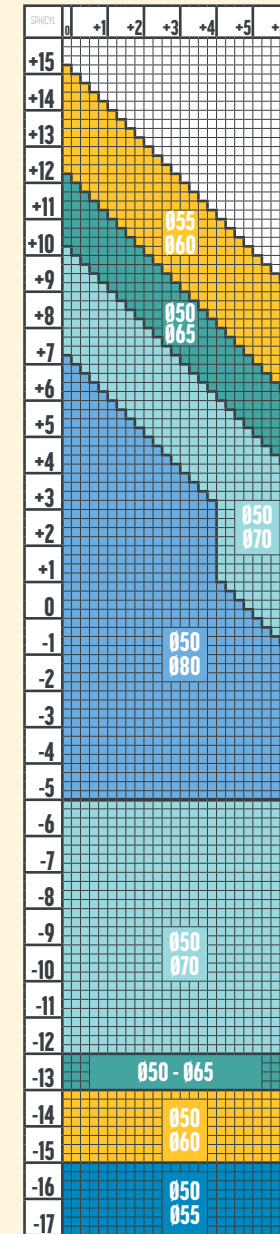

Dioptrii care se pot colora,  
conform diametrelor.

1.74 SINGLE VISION STEADY 2.0

1.67 AS SINGLE VISION  
1.67 SINGLE VISION

1.67 SINGLE VISION STEADY 2.0

1.67 AS SINGLE VISION  
1.67 SINGLE VISION  
UVAIIBlue