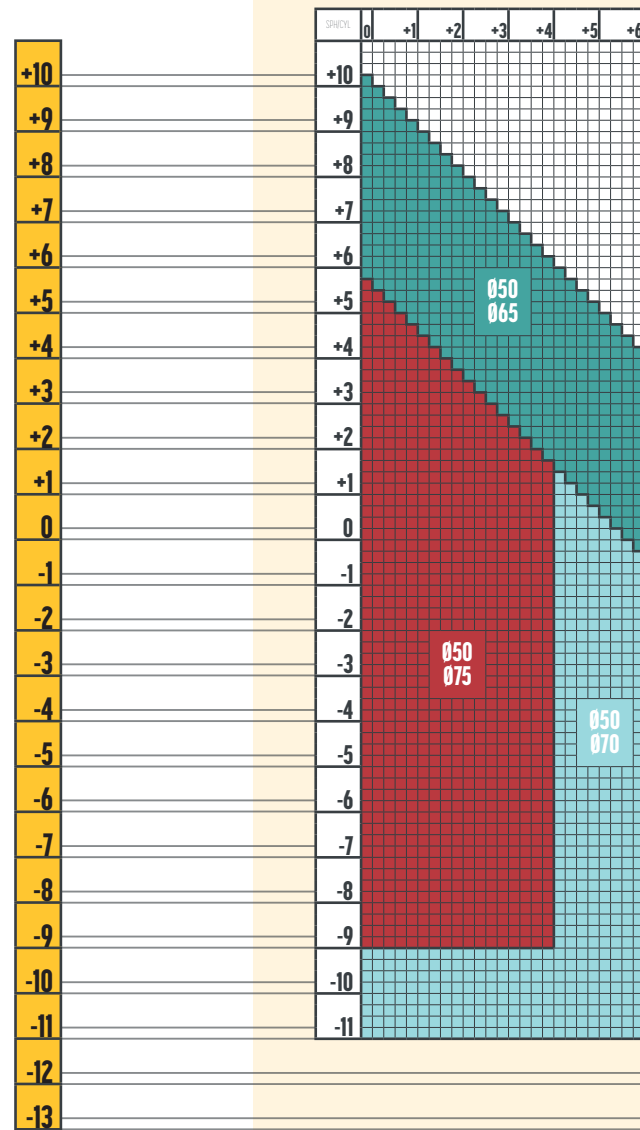

SINGLE VISION STEADY 2.0, SINGLE VISION - LENTILE TRANSPARENT - INDICE 1.59 AS / 1.59 / 1.56 AS / 1.56 / 1.53 AS / 1.53

**1.59 SINGLE VISION STEADY 2.0
1.59 AS SINGLE VISION
1.59 SINGLE VISION**