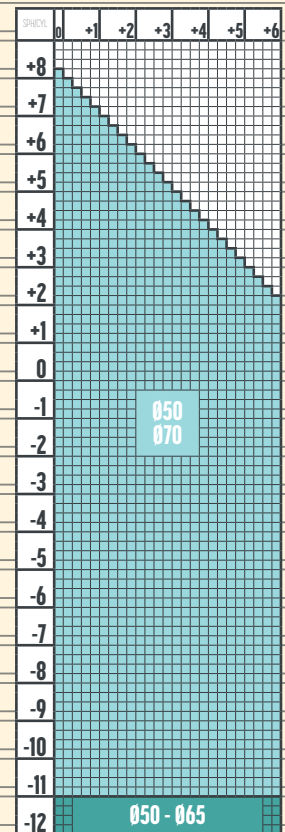

**1.67 FACILE 2.0
TRANSITIONS XTRACTIVE**

CULORI TRANSITIONS XTRACTIVE

ADIȚIE 0.50, 0.75, 1.00, 1.25

NU

ARUS BLUE / ARUS / ULTRA BLUE /
ULTRA / HYDRO+ / HMC

MIRROR