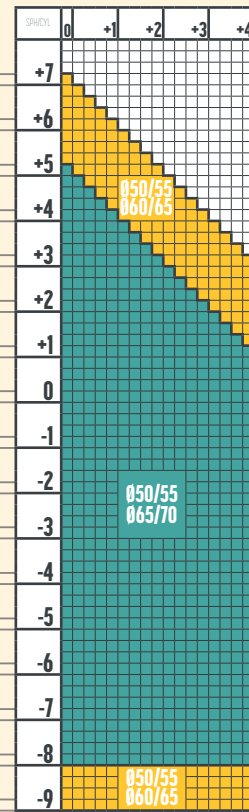

1.5 BIFOCAL MINERAL FT28 PHOTO

CULORI PHOTO

ADIȚIE 1.00 - 3.00

Colorare	DA	NU
Tratamente disponibile	ULTRA / HYDRO+ / AR (disponibil și UC)	ULTRA / HYDRO+ / AR (disponibil și UC)
Tratamente adiționale	-	-

Colorare disponibilă

Culoare	Procentaj colorare
GRI SOLID	25%
GRI SOLID	50%
GRI SOLID	75%
MARO SOLID / GRADIENT	15%
MARO SOLID / GRADIENT	25%
MARO SOLID / GRADIENT	50%
MARO SOLID / GRADIENT	75%