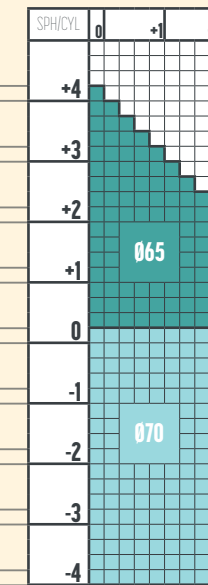

CULORI TRANSITIONS XTRACTIVE

**1.5 SINGLE VISION HYDRO+
TRANSITIONS**