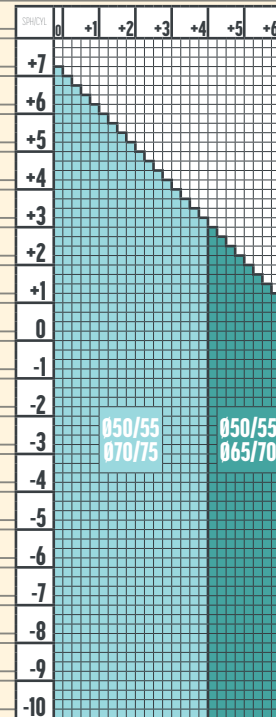

ADIȚIE 0.50 - 4.00 / 0.25

NU

ARUS BLUE / ARUS / ULTRA BLUE /
ULTRA / HYDRO+ / HMC / HC

MIRROR / PURE

1.59 INNOVATOR STEADY 2.0
1.59 INNOVATOR START 2.0
TRANSITIONS XTRACTIVE