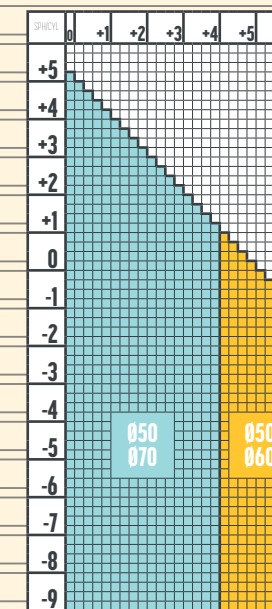

1.53 FACILE 2.0 TRANSITIONS

CULORI TRANSITIONS

ADIȚIE 0.50, 0.75, 1.00, 1.25

NU

ARUS BLUE / ARUS / ULTRA BLUE /
ULTRA / HYDRO+ / HMC / HC

MIRROR