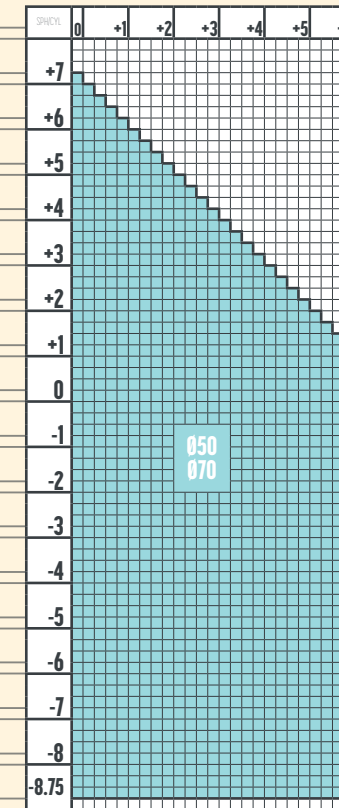

1.56 SINGLE VISION STEADY 2.0