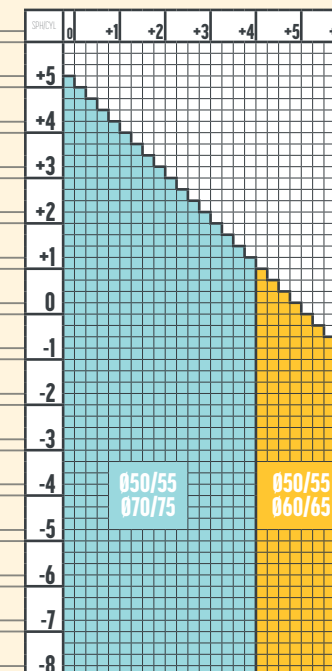

CULORI PHOTO

ADIȚIE 0.50 - 4.00 / 0.25

**1.5 INNOVATOR STEADY 2.0
1.5 INNOVATOR START 2.0
PHOTO**