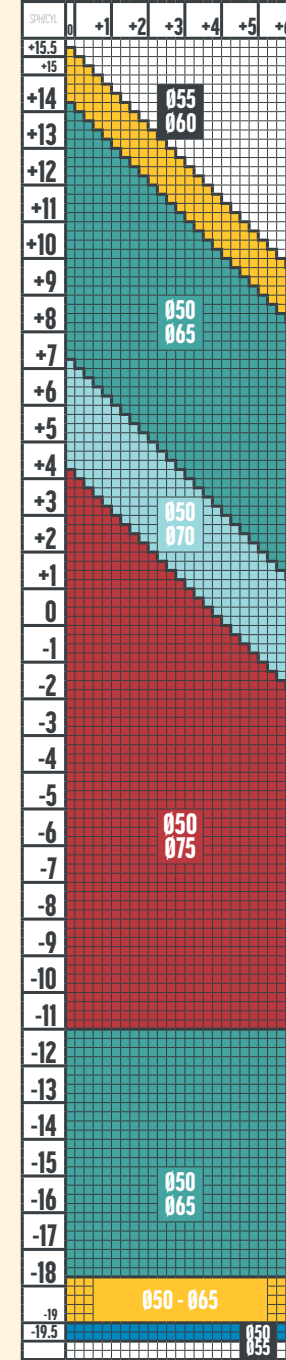

Dioptrii care se pot colora,  
conform diametrelor.

1.74 SINGLE VISION STEADY 2.0

1.67 AS SINGLE VISION  
1.67 SINGLE VISION

1.67 SINGLE VISION STEADY 2.0

1.67 AS SINGLE VISION  
1.67 SINGLE VISION  
UVAIIBlue