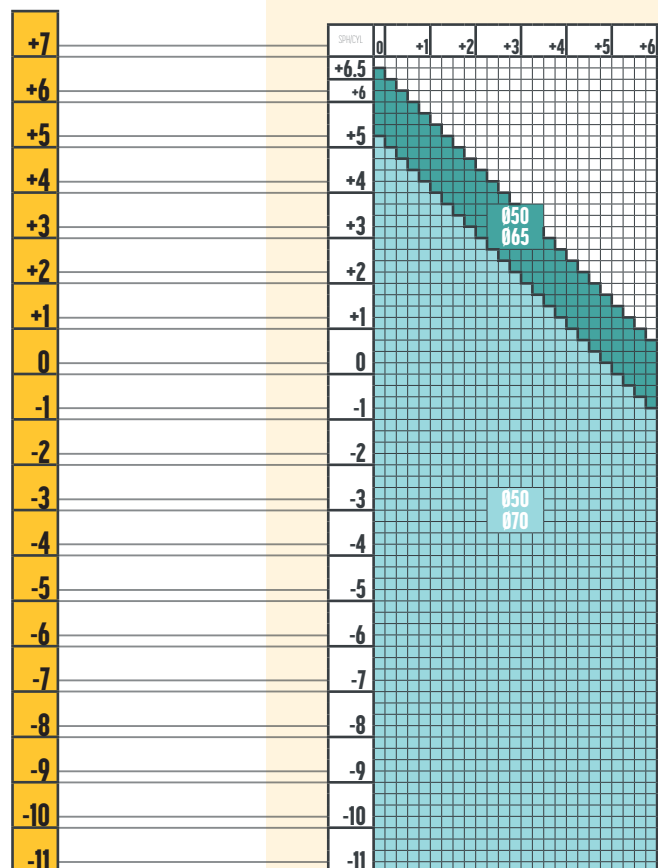

1.67 BIFOCAL DIGITAL 2.0
TRANSITIONS XTRACTIVE POLARIZED

CULOARE
TRANSITIONS XTRACTIVE POLARIZED

GRI

ADIȚIE 0.50 - 4.00 / 0.25