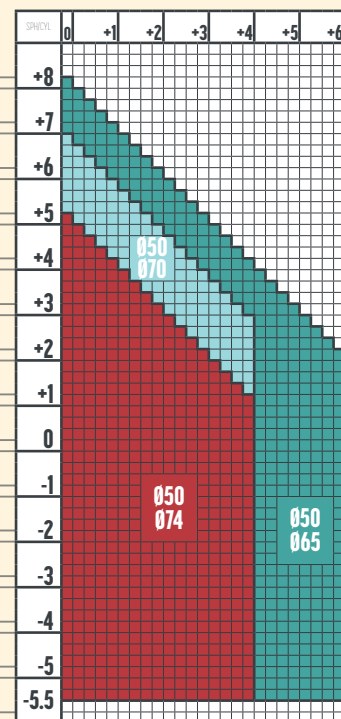

1.53 SINGLE VISION  
NUPOLAR

CULORI NUPOLAR

GRI 3 MARO

1.53 SINGLE VISION STEADY 2.0  
NUPOLAR

CULORI NUPOLAR

GRI 3 MARO

1.5 SINGLE VISION STEADY 2.0  
1.5 SINGLE VISION  
NUPOLAR

CULORI NUPOLAR