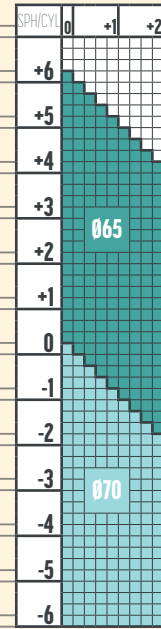

1.53 SINGLE VISION HMC

Colorare	NU	NU	NU	NU
Tratamente disponibile	HMC	HMC	HMC	HMC
Tratamente adiționale	-	-	-	-