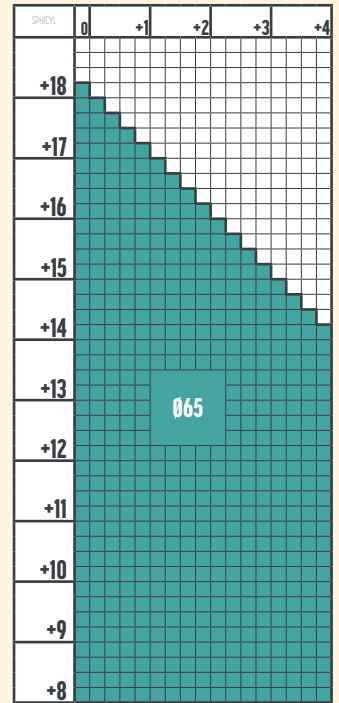

Dimensiunea lenticulului este de 43 mm

Colorare	DA	DA	DA	DA	DA	DA	DA
Tratamente disponibile	ARUS BLUE / ARUS / ULTRA BLUE / ULTRA / HYDRO+ / HMC / UC	ARUS BLUE / ARUS / ULTRA BLUE / ULTRA / HYDRO+ / HMC / UC	ARUS BLUE / ARUS / ULTRA BLUE / ULTRA / HYDRO+ / HMC / HC	ARUS BLUE / ARUS / ULTRA BLUE / ULTRA / HYDRO+ / HMC / HC	ARUS BLUE / ARUS / ULTRA BLUE / ULTRA / HYDRO+ / HMC / HC	ARUS BLUE / ARUS / ULTRA BLUE / ULTRA / HYDRO+ / HMC / HC / UC	ARUS BLUE / ARUS / ULTRA BLUE / ULTRA / HYDRO+ / HMC / HC / UC
Tratamente aditionale	COLOR / MIRROR / PURE / UV solid/gradient max. 85%	COLOR / MIRROR / PURE / UV solid/gradient max. 85%	COLOR / MIRROR / PURE solid/gradient max. 85%	COLOR / MIRROR / PURE solid/gradient max. 85%	COLOR / MIRROR / PURE / UV solid/gradient max. 85%	COLOR / MIRROR / PURE / UV solid/gradient max. 85%	COLOR / MIRROR / PURE / UV solid/gradient max. 85%