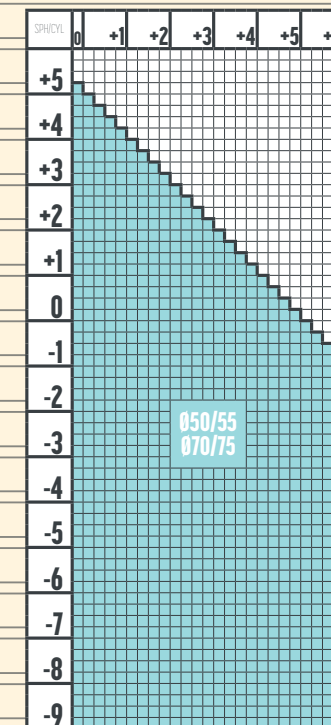

INNOVATOR STEADY 2.0, INNOVATOR START 2.0 - LENTILE FOTOCROMATICE - INDICE: 1.67 / 1.6 / 1.59 / 1.5

**1.67 INNOVATOR STEADY 2.0
1.67 INNOVATOR START 2.0
TRANSITIONS XTRACTIVE POLARIZED**

**1.6 INNOVATOR STEADY 2.0
1.6 INNOVATOR START 2.0
TRANSITIONS XTRACTIVE POLARIZED**

**1.59 INNOVATOR STEADY 2.0
1.59 INNOVATOR START 2.0
TRANSITIONS XTRACTIVE POLARIZED**

**1.5 INNOVATOR STEADY 2.0
1.5 INNOVATOR START 2.0
TRANSITIONS XTRACTIVE POLARIZED**

+7
+6
+5
+4
+3
+2
+1
0
-1
-2
-3
-4
-5
-6
-7
-8
-9
-10
-11

**CULOARE
TRANSITIONS XTRACTIVE POLARIZED**

GRI

ADIȚIE 0.50 - 4.00 / 0.25

**CULOARE
TRANSITIONS XTRACTIVE POLARIZED**

GRI

ADIȚIE 0.50 - 4.00 / 0.25

**CULOARE
TRANSITIONS XTRACTIVE POLARIZED**

GRI

ADIȚIE 0.50 - 4.00 / 0.25

**CULOARE
TRANSITIONS XTRACTIVE POLARIZED**

GRI

ADIȚIE 0.50 - 4.00 / 0.25

Colorare	NU	NU	NU	NU
Tratamente disponibile	ARUS BLUE / ARUS / ULTRA BLUE / ULTRA / HYDRO+ / HMC	ARUS BLUE / ARUS / ULTRA BLUE / ULTRA / HYDRO+ / HMC / HC	ARUS BLUE / ARUS / ULTRA BLUE / ULTRA / HYDRO+ / HMC / HC	ARUS BLUE / ARUS / ULTRA BLUE / ULTRA / HYDRO+ / HMC / HC
Tratamente adiționale	MIRROR	MIRROR / PURE	MIRROR	MIRROR / PURE