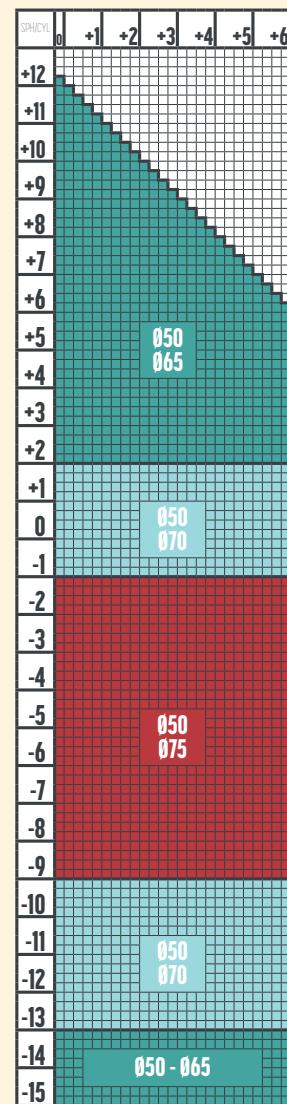

+10
+9
+8
+7
+6
+5
+4
+3
+2
+1
0
-1
-2
-3
-4
-5
-6
-7
-8
-9
-10
-11
-12
-13

1.74 SINGLE VISION STEADY 2.0
1.74 SINGLE VISION
TRANSITIONS

COLORI TRANSITIONS
GRI MARO