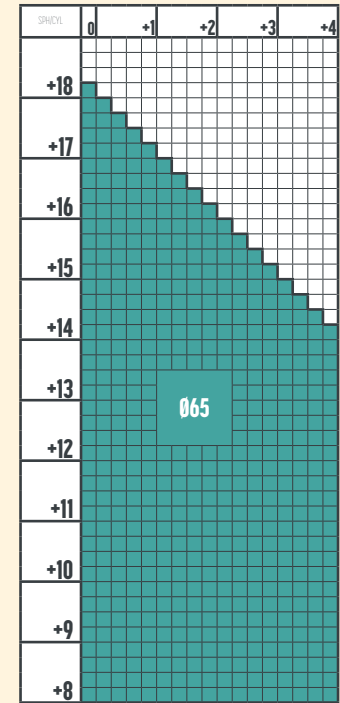

1.5 SINGLE VISION STEADY 2.0

1.5 AS SINGLE VISION  
1.5 SINGLE VISION  
UVAIIBlue

1.5 SINGLE VISION STEADY 2.0  
UVAIIBlue

1.5 SINGLE VISION STEADY 2.0 Ø85  
1.5 SINGLE VISION Ø85

1.5 AS SINGLE VISION LENTI