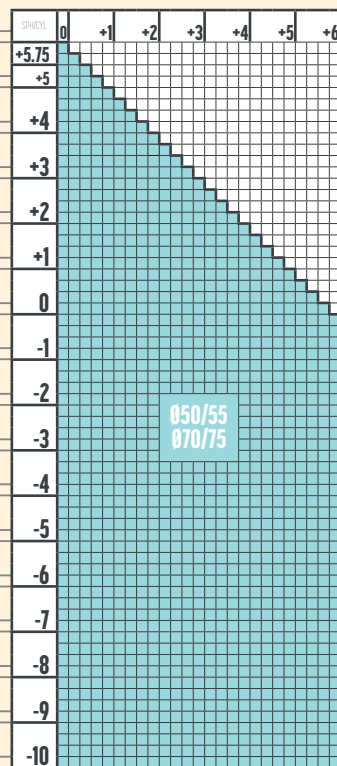

INNOVATOR STEADY 2.0, INNOVATOR START 2.0 - LENTILE FOTOCROMATICE - INDICE: 1.67 / 1.6 / 1.59 / 1.5

**1.67 INNOVATOR STEADY 2.0
1.67 INNOVATOR START 2.0
TRANSITIONS XTRACTIVE POLARIZED**

**1.6 INNOVATOR STEADY 2.0
1.6 INNOVATOR START 2.0
TRANSITIONS XTRACTIVE POLARIZED**

**1.59 INNOVATOR STEADY 2.0
1.59 INNOVATOR START 2.0
TRANSITIONS XTRACTIVE POLARIZED**

**1.5 INNOVATOR STEADY 2.0
1.5 INNOVATOR START 2.0
TRANSITIONS XTRACTIVE POLARIZED**

+7
+6
+5
+4
+3
+2
+1
0
-1
-2
-3
-4
-5
-6
-7
-8
-9
-10
-11

**CULOARE
TRANSITIONS XTRACTIVE POLARIZED**

GRI

ADIȚIE 0.50 - 4.00 / 0.25

**CULOARE
TRANSITIONS XTRACTIVE POLARIZED**

GRI

ADIȚIE 0.50 - 4.00 / 0.25

**CULOARE
TRANSITIONS XTRACTIVE POLARIZED**

GRI

ADIȚIE 0.50 - 4.00 / 0.25

**CULOARE
TRANSITIONS XTRACTIVE POLARIZED**

GRI

ADIȚIE 0.50 - 4.00 / 0.25

Colorare	NU	NU	NU	NU
Tratamente disponibile	ARUS BLUE / ARUS / ULTRA BLUE / ULTRA / HYDRO+ / HMC	ARUS BLUE / ARUS / ULTRA BLUE / ULTRA / HYDRO+ / HMC / HC	ARUS BLUE / ARUS / ULTRA BLUE / ULTRA / HYDRO+ / HMC / HC	ARUS BLUE / ARUS / ULTRA BLUE / ULTRA / HYDRO+ / HMC / HC
Tratamente adiționale	MIRROR	MIRROR / PURE	MIRROR	MIRROR / PURE